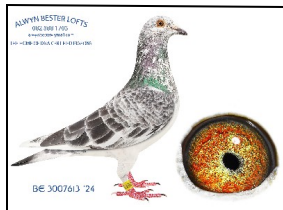

# ALWYN BESTER LOFTS

*The home of DNA certified pigeons in South Africa*

Tel: 0828881703  
eMail: alwynbester@gmail.com

**BAND/RING: 2280 ZA 25 ABL**

**STRAIN: Alwyn Bester**

**COLOR: Grizzle**

**NAME/ALIAS:**

**SEX: Hen**

**D.O.B: 2025/12/31**

**EYE INFO: (0)**

## SIRE

**3007613 BE 24**

Alias "DOMINIQUE"  
Strain: VELGHE PIGEONS  
Color: Grizzle  
Inbred son to the BLIZZARD KING KITTEL family. Bred from a son of BLIZZARD KK mated to a full sister of BLIZZARD KK.

**4207841 BE 22**

Alias "GRIZZLE BLIZZARD 841"  
Strain: FLANDERS COLLECTION  
Color: Grizzle  
TOP SON:  
BLIZZARD KING KITTEL bred to a super direct daughter to KITTEL.  
Many National accolades in both families.