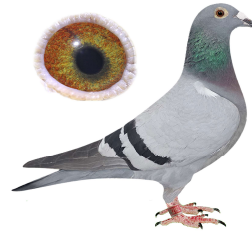

Echiba XLII

Pedigree of:

BAND/RING: 2162 OERF 2025
STRAIN: Spritzzy/Putterie/Clausing
COLOR: BB
SEX:
NOTE: 2162 OERF 2025 is a combination of a lot of respectable fanciers' bloodlines.

Performance at Carnival Lofts Summer Series Season 2026

Hot Spot 1 67 / 252
Hot Spot 2 40 / 246
Hot Spot 3 21 / 241
Hot Spot 4 131 / 223
Final 59 / 167
ACE Pigeon 61ste