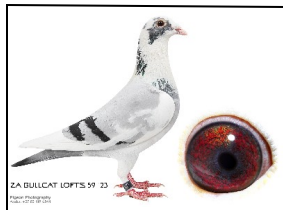

STRAIN: **Kittel X Best Kittel**

COLOR: **Blue Bar Pied**

NAME/ALIAS:

SEX: **Hen**

D.O.B: **2023/01/29**

EYE INFO: **(0)**

SIRE

59 ZA 23 BULLCAT

Strain: Best Kittel
Color: Blue Bar Pied

17691234 DV 21

Alias "Der 1234"
Strain: Dirk Van Den Bulck

1674947 NLD 21

Alias "Double Daniel"
Strain: Best Kittel
Color: Blue Check White Flt
Daniel 1st National Ace KBDB sprint 2019

DAM

6311 TRPF 22 ZA

Alias "Kretoa"
Strain: Best Kittel
Color: Mealy

2846 PRPC 19 ZA

Strain: Romein Janssen
Color: Mealy

1254171 NLD 20

Alias "Gitta"
Strain: Kittel/Van Der Bulck
Color: Blue Check Pied
Exclusive genetics . Kittel x his mother
Olympic Rosita .
Kittel
1st Nat. Ace KBDB 2013
Olympic Rosita
1st Olympiad Ace Nitra