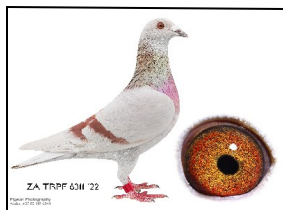

STRAIN: **Kittel X Best Kittel**

COLOR: **Blue Bar Pied**

NAME/ALIAS:

SEX: **Hen**

D.O.B: **2023/01/29**

EYE INFO: **(0)**

SIRE

59 ZA 23 BULLCAT

Strain: Best Kittel
Color: Blue Bar Pied

17691234 DV 21

Alias "Der 1234"
Strain: Dirk Van Den Bulck

1674947 NLD 21

Alias "Double Daniel"
Strain: Best Kittel
Color: Blue Check White Flt
Daniel 1st National Ace KBDB sprint 2019

DAM

6311 TRPF 22 ZA

Alias "Kretoa"
Strain: Best Kittel
Color: Mealy

2846 PRPC 19 ZA

Strain: Romein Janssen
Color: Mealy

1254171 NLD 20

Alias "Gitta"
Strain: Kittel/Van Der Bulck
Color: Blue Check Pied
Exclusive genetics . Kittel x his mother
Olympic Rosita .
Kittel
1st Nat. Ace KBDB 2013
Olympic Rosita
1st Olympiad Ace Nitra