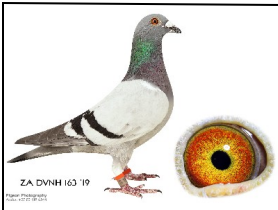

FOUCHE LOFTS

Quality is Remembered Long After Price is Forgotten

1st HS 1Allflite 23"Sapir 24" Summer
1st Hot Spot 3 Eastern Cape Winter 23"
BestBirdCSNRPC2020NWPC2017&2019
eMail: steven@water-ways.co.za

BAND/RING: **015 ZA 24 FFL**

Bred for stock to preserve the super pair 810 x 8855
Sibling to 34th Ace at Allflite Gold Cup 2025

STRAIN: 810 X 8855 Super Pair

COLOR: BB

NAME/ALIAS:

SEX: Unknown D.O.B: 29-Jan-24

EYE INFO: (0)

SIRE

163 ZA 19 DVNH

Alias "Shakes Double 810"
Strain: 810 De Rauw Sablon
Color: BB

2402 ZA 15 CYRILS

Alias "810 x Scmdpr Bak 17"
Strain: 810 De Rauw Sablon
Color: BB

1661 ZA 16 CYRILS

Alias "Daughter 810"
Strain: 810 X 8855 Super Pair
Color: BB