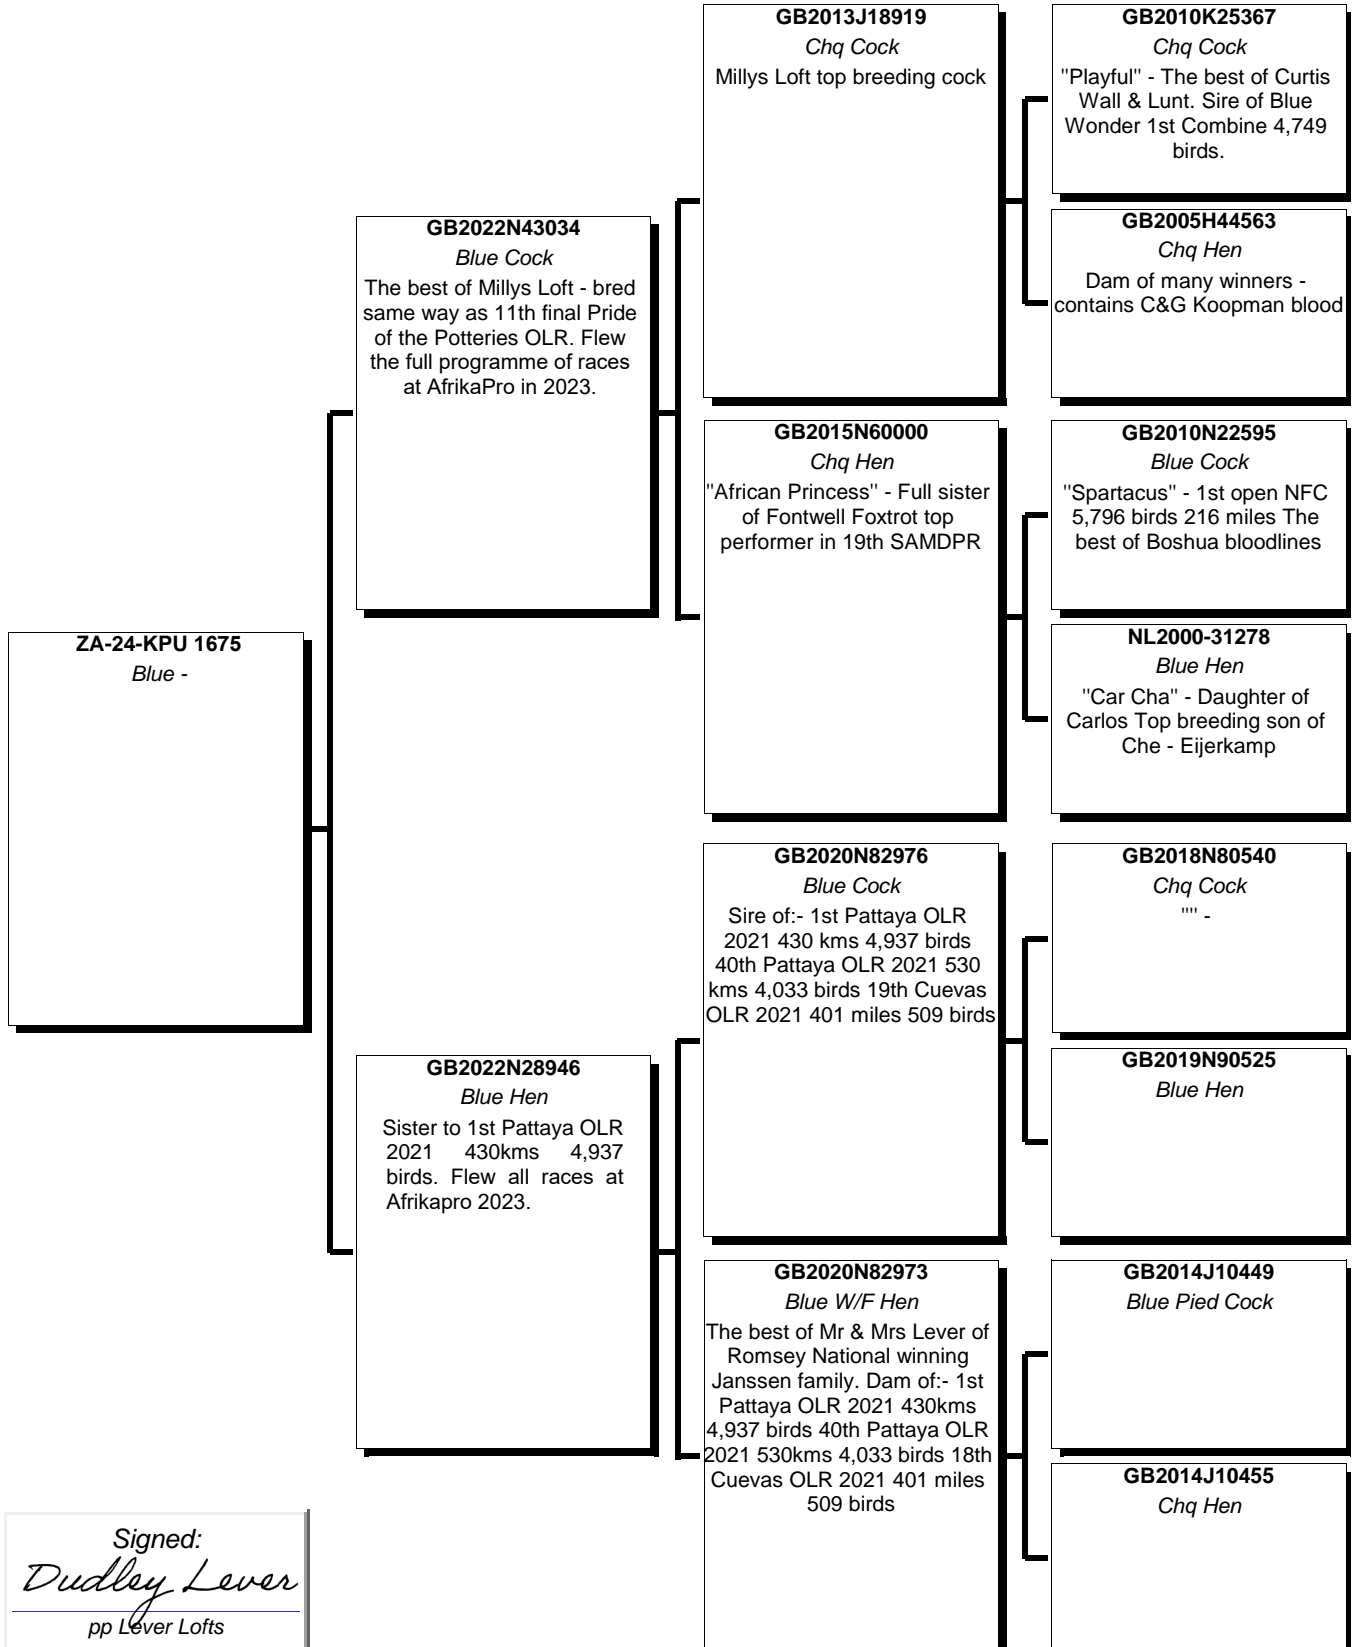

Lever Lofts

"Only The Best Will Do"

Proprietor(s): Dudley Lever

Freshford 28 Lymington Bottom Road Medstead Alton Hampshire GU3

Telephone: 01420 563060 07786 381699

Email: dudleylever@outlook.com

Website:

Signed:
Dudley Lever
pp Lever Lofts