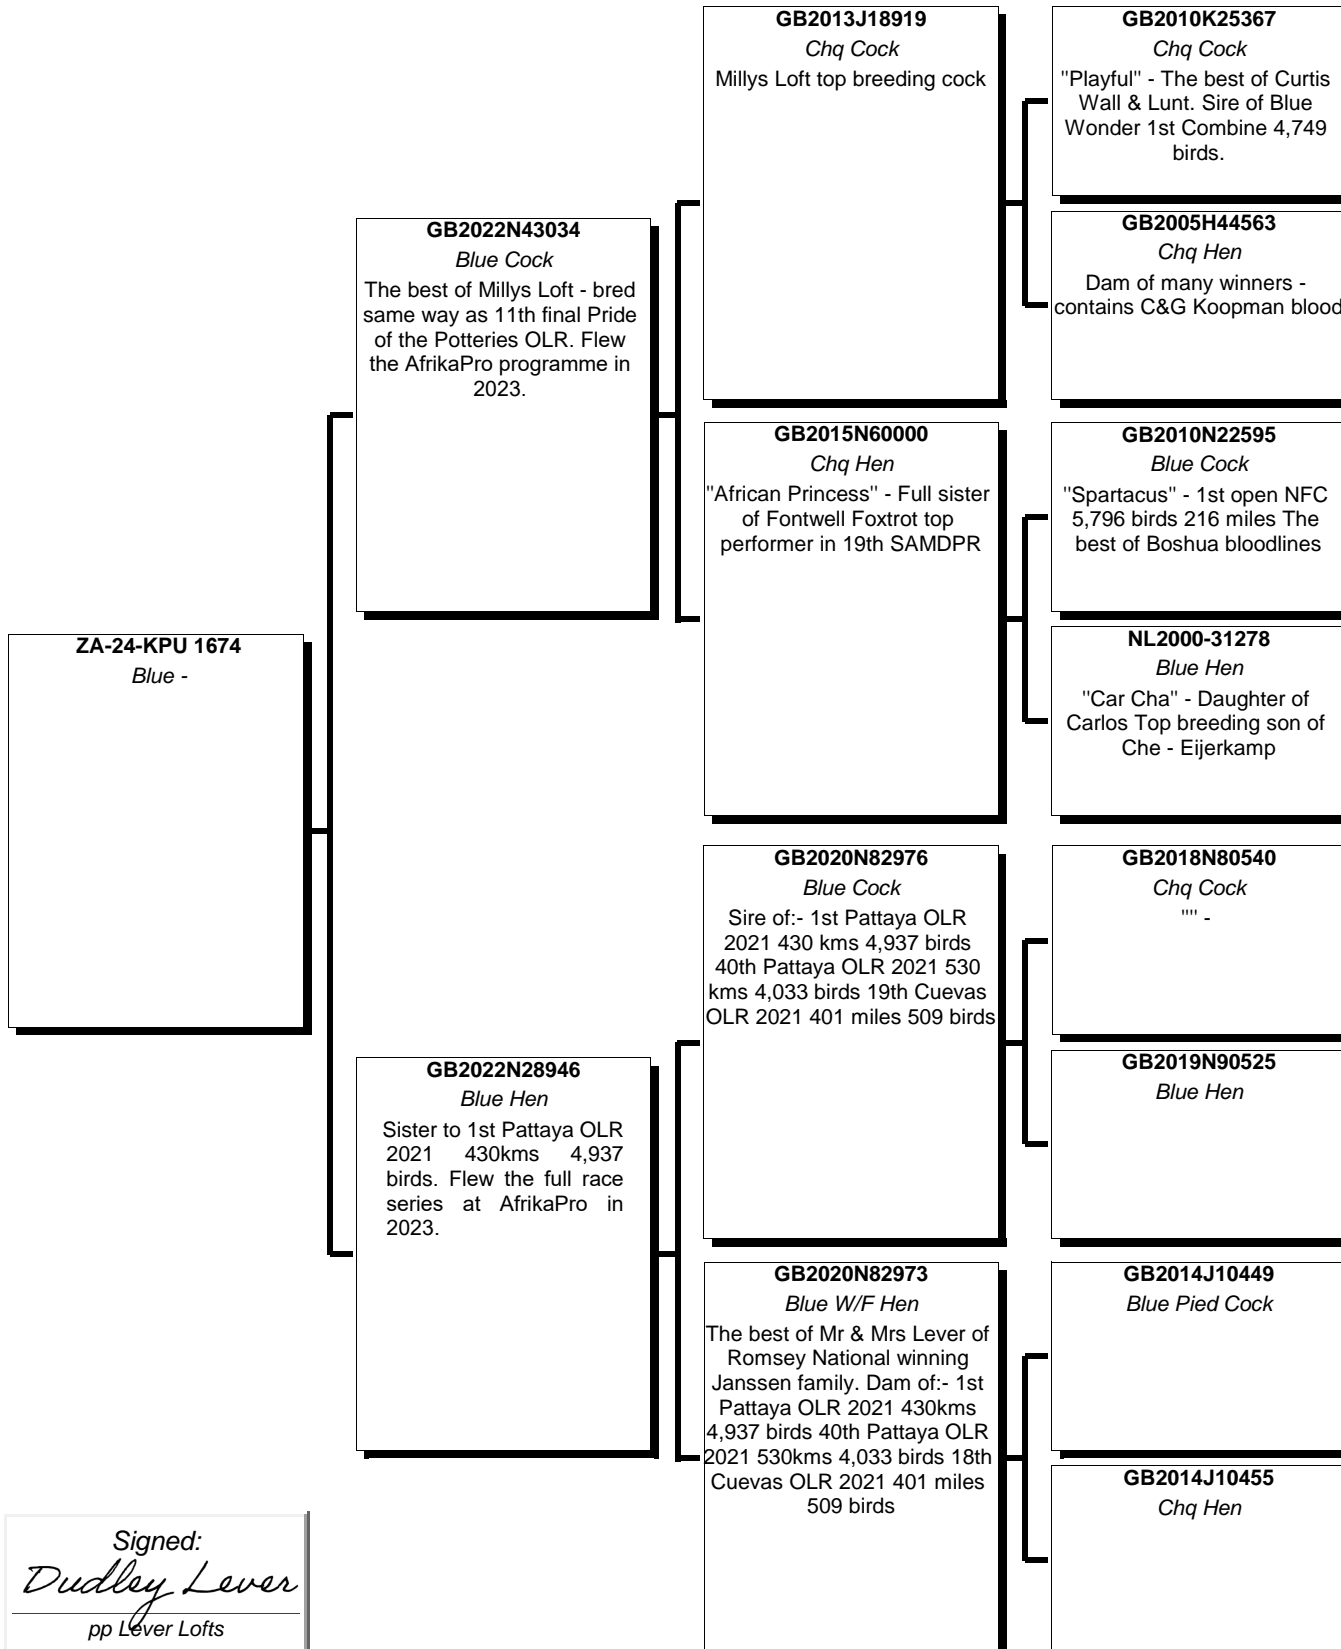

Lever Lofts

"Only The Best Will Do"

Proprietor(s): Dudley Lever

Freshford 28 Lymington Bottom Road Medstead Alton Hampshire GU3

Telephone: 01420 563060 07786 381699

Email: dudleylever@outlook.com

Website:

Signed:
Dudley Lever
pp Lever Lofts