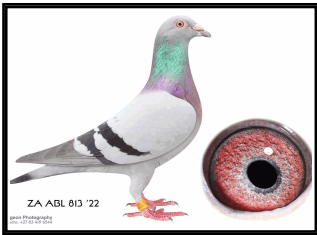

661 J&B 22

SIRE

813 ZA ABL 22

Colour: **BB**
ALWYN BESTER

SAME BRED AS -18 90692
90692 IS FATHER OF TURBO
KITTEL

DAM

0243 ZA CYRIL 15

Colour: **CH**
TURBOTOM