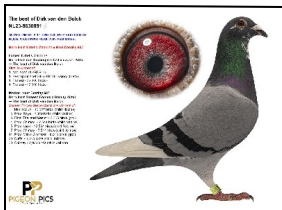

NAME/ALIAS: DOUBLE FORCE

SEX: Cock

D.O.B: 2024/08/02

EYE INFO: (0)

BRED FOR STOCK FROM THE BEST INBRED GENETICS OF DIRK VAN BULCK X INBRED BEST KITTAL PIPA  
SIRE: NEW UNSEEN FORCES INBRED "GOEDE RODE" X ROSITA ARE 11 TIMES IN HIS PEDIGREE ONLY ONE BRED THIS WAY CURRENTLY IN SOUTH AFRICA  
DAM: BEST KITTEL CLONE INBRE FOR STOCK WITH BEST KITTEL 4 TIMES IN HER PEDIGREE

## SIRE

**NL 23 9630891**

Alias "NEW UNSEEN FORCES"  
Strain: BEST OF VAN DEN BULCK  
Color: BLUE BAR PIED  
NEW UNSEEN FORCES  
VERY UNIQUE SPECIAL BREEDING  
11 X SUPER PAIR "GOEDE RODE" X  
"OLYMPIC ROSITA" IN HIS PEDIGREE