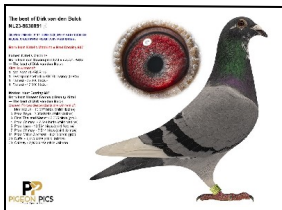

NAME/ALIAS: MASTER KITTEL

SEX: Cock

D.O.B: 2024/09/07

EYE INFO: (0)

BRED FOR STOCK FROM THE BEST INBRED GENETICS OF DIRK VAN BULCK X INBRED BEST KITTAL PIPA
SIRE: NEW UNSEEN FORCES INBRED "GOEDE RODE" X ROSITA ARE 11 TIMES IN HIS PEDIGREE ONLY ONE BRED THIS WAY CURRENTLY IN SOUTH AFRICA
DAM: BEST KITTEL CLONE INBRED FOR STOCK WITH BEST KITTEL 4 TIMES IN HER PEDIGREE

SIRE

NL 23 9630891

Alias "NEW UNSEEN FORCES"
Strain: BEST OF VAN DEN BULCK
Color: BLUE BAR PIED
NEW UNSEEN FORCES
VERY UNIQUE SPECIAL BREEDING
11 X SUPER PAIR "GOEDE RODE" X
"OLYMPIC ROSITA" IN HIS PEDIGREE