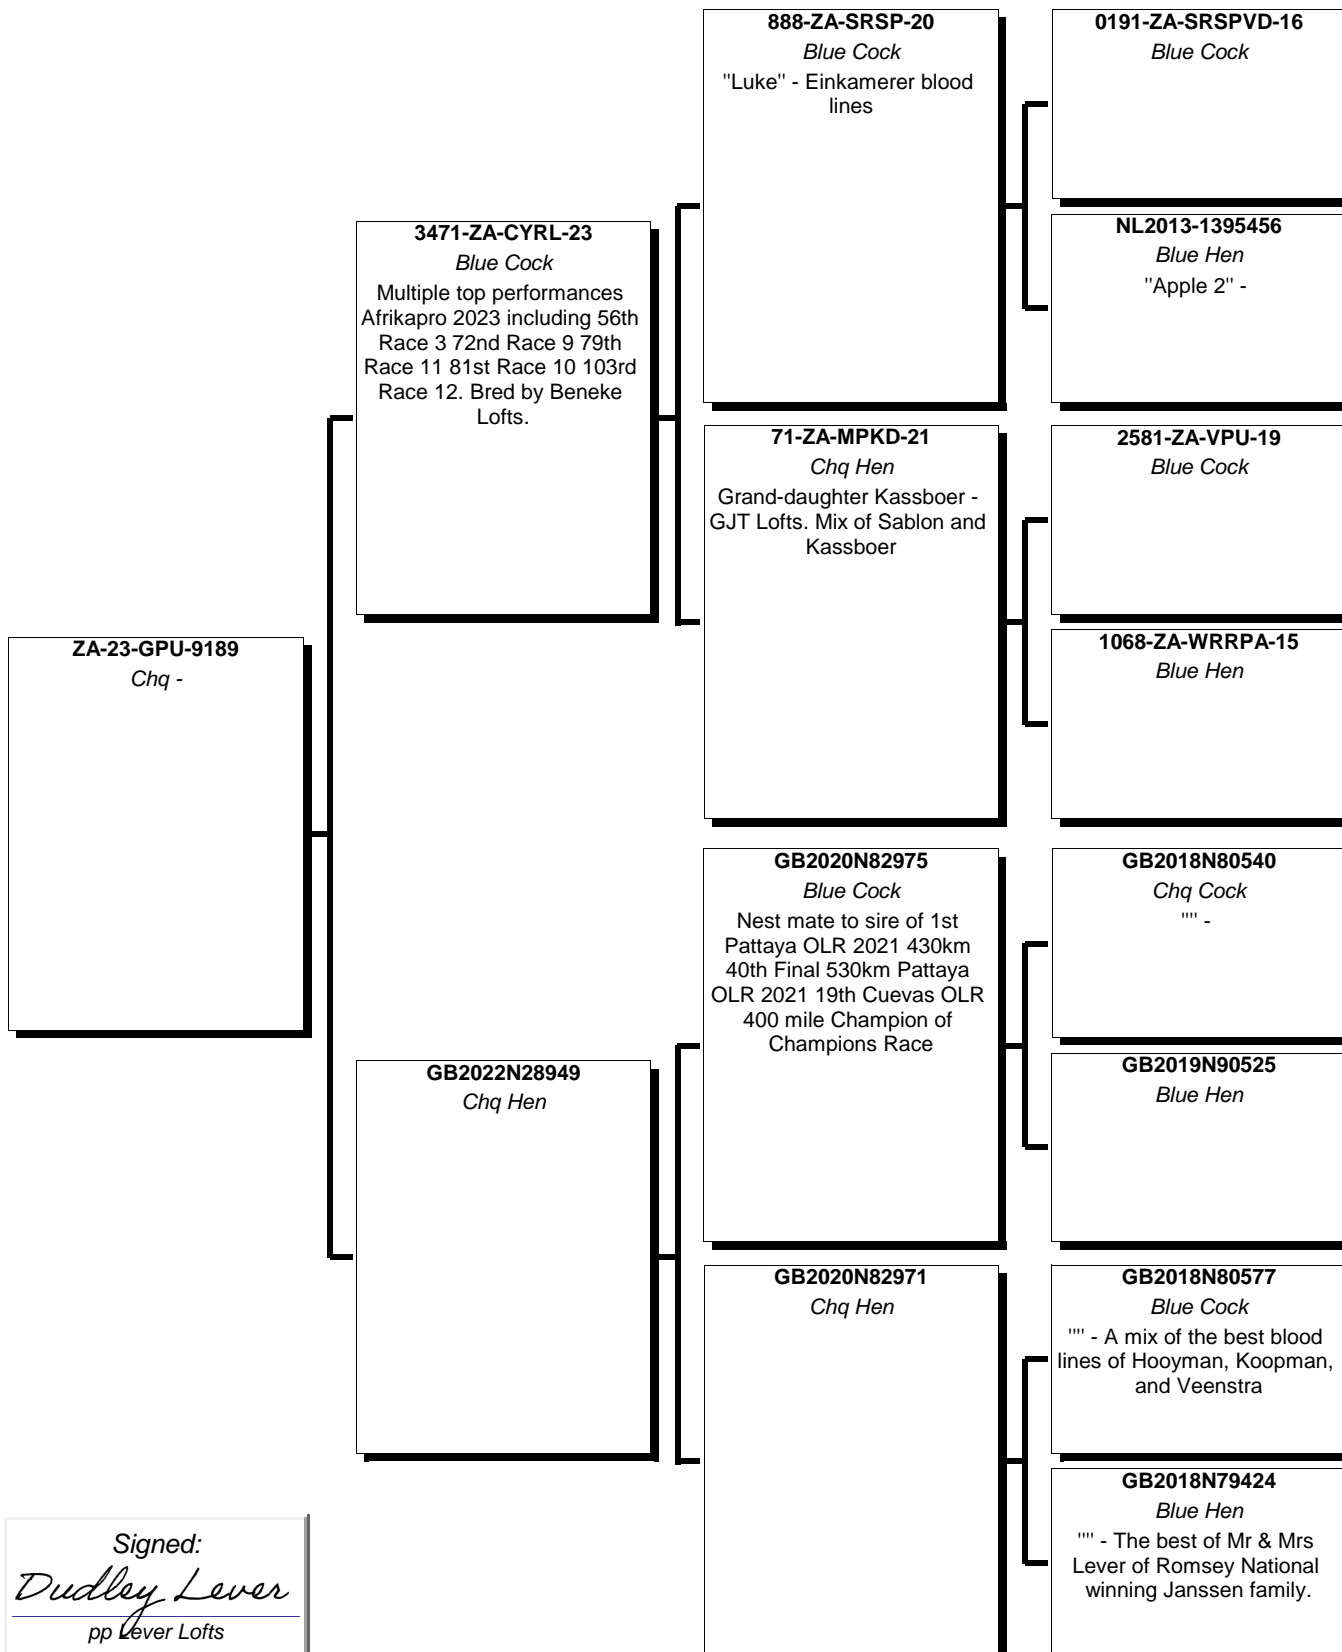

Lever Lofts

"Only The Best Will Do"

Proprietor(s): Dudley Lever

Freshford 28 Lymington Bottom Road Medstead Alton Hampshire GU3

Telephone: 01420 563060 07786 381699

Email: dudleylever@outlook.com

Website:

Signed:
Dudley Lever
pp Lever Lofts