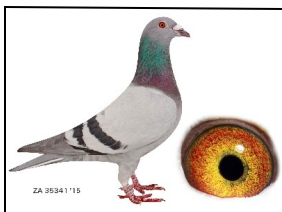

# MOUNTAIN LOFTS

Breeders of Champions

WHERE GENETIC QUALITY  
ALWAYS COMES FIRST

Tel: 0825523944

eMail: ferdielubbe58@gmail.com

BAND/RING: **ZA 23 MOUN 1046**

STRAIN: MOUNTAIN LOFT -GANNUS

COLOR: BLUE BAR

## SIRE

**ZA 15 35341**

Alias "SILVER DESTROYER"  
Strain: FERDIE LUBBE X TWILIGHT  
Color: BLUE BAR  
"SILVER DESTROYER" ZA15 35341  
2 X WINNER THAT BREEDS ALSO 3  
WINNERS AND ONE DOUBLE WINNER  
SIRE: ZA15 08701 A FULL BROTHER OF  
ZA07 7336 THE SUPER TWILIGHT  
BREEDING HEN FROM JOHAN & MARK  
KING, DAM TO "CONCORDE" ZA13  
09981 SANPO GOLD MEDAL OVERALL  
AND SILVER MEDAL MIDDLE  
DISTANCE 2015.