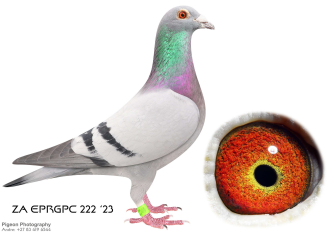

Pédigree Pigeon: 222-23-EPRGPC C

ZA EPRGPC 222 '23

SSPO-21-18034 C

BROKEN LEG
E MOHAMED
BLAUW
18034 BROKEN LEG
MOST CONSISTENT
PIGEON PUT TO STOCK
DAUGHTER WON FIRST
FEDERAION
SUPER BREADER WITH
KARAYEL NEST MATE

222-23-EPRGPC C

BLUE OSWALD 222
E MOHAMED
BLUE BAR
GOLDEN PAIR! BREED
FEDERATION WINNERS
FOR ME, BLUE OSWALD
222 SUPER BALLANCED
PIGEON JUST PERFECT
IN THE HAND.

SSPO-21-18004 H

GUZEL
E MOHAMED
BLAUW
GUZEL "NEST MATE"
TO "KARAYEL" WINNER
ACE PIGEON OLR
"BLUE JACKET"
AFRIKA RPO
COMPETITION 2022!
WINS 150 000 USD