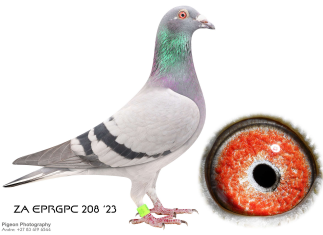

Pédigree Pigeon: 208-23-EPRGPC

ZA EPRGPC 208 '23

SSPO-21-18034 C

BROKEN LEG
E MOHAMED
BLAUW
18034 BROKEN LEG
MOST CONSISTENT
PIGEON PUT TO STOCK
DAUGHTER WON FIRST
FEDERAION
SUPER BREADER WITH
KARAYEL NEST MATE

208-23-EPRGPC

KARAYEL BLUE 208
E MOHAMED
BLUE BAR
GOLDEN PAIR! BREED
FEDERATION WINNERS
FOR ME, KARAYEL
BLUE 208 SUPER
BALLANCED PIGEON

SSPO-21-18004 H

GUZEL
E MOHAMED
BLAUW
GUZEL "NEST MATE"
TO "KARAYEL" WINNER
ACE PIGEON OLR
"BLUE JACKET"
AFRIKA RPO
COMPETITION 2022!
WINS 150 000 USD