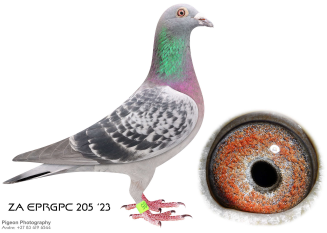

Pédigree Pigeon: 205-23-EPRGPC H

ZA EPRGPC 205 '23

BE-21-4202834 C
 BK 834
 PIPA BREEDING
 BLUE CHECK
 BK-834 RACER IN
 AFRIKAPRO ONE LOFT
 2022
 CO-BREEDING PIPA
 BREEDING & KEMPER
 PIGEONS
 BK-834 & BK-833 IS
 BROTHER & SISTER
 BOUGHT ON THE

205-23-EPRGPC H
 ROMEN-BK 205
 E MOHAMED
 BLUE CHECK
 BREED FROM THE PIPA
 LINE BK*ROMEN 205
 BREAD X2 FEDERATION
 WINNERS 2024 JUST A
 SUPER BREEDING HEN

DV-16-01232 H
 NANA
 VLOEMANS & REYNAERT
 BLUE BAR
 RACED IN SAMDPR
 BREED BY R PUTTMANN
 FROM THE VLOEMANS &
 REYNAERT PIGEONS

BE-20-4186701 C
 SON-BK MOTHER ORNAT
 PIPA BREEDING
 BLUE CHECK
 FATHER O A.O 1.
 MOMIGNIES AGAINST 1
 194 YOUNG BIRDS FOR
 VMB-WILMS IN 2022
 FULL BROTHER TO
 BEST KITTEL X
 MOTHER ORNAT 299"
 SHE IS MOTHER TO 2
 FINAL PIPR 2022

MRPF-19-ZA-1226 H
 ROMEN
 JASON BROWN
 UNKNOWN
 BRED BY JASON
 BROWN, RACED IN
 VICTORIA FALLS WCPR
 IN 2020.
 6. SUPER ACE
 VICTORIA FALLS OLR
 WINNER 2020
 8. GRAND AVG.
 VICTORIA FALLS OLR
 WINNER IN 2020