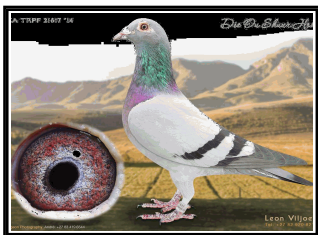

## PEDIGREE OF

**5294 ZA WYNL 23**

**Ou Skuur**

Colour: **BB** Sex:

Hatched: **22/12/2023**

Entry Karoo Million

36th Final Race and 67th Bakkie Race

**5294 ZA WYNL 23**

### SIRE

**3293 ZA CYRL 20**  
Eurostar Kanibaal

**BB**  
Van Dyck Kanibaal

Foundation Cock Potential, sire inbred Kanibaal with BonnyXClyde and De Super(Schroyens) in-crosses. Dam line bred to BonnyxClyde(Meier), Olympiade 003(Heremans) and Koopmans Wonder van den Haacht.

### DAM

**21617 TRPF 14**

**BB**  
Putterie

Bought this pigeon from Andre Mills as a Putterie hen that was bred out of two Silla Willas pigeons. Dam of 5636 WYNL 20 1st Fed, 5 Union Lainsburg JO 1 (113km) 4th Fed, 6 Union Lainsburg JO 2 (113km)