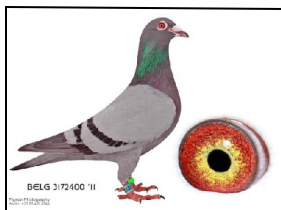

NAME/ALIAS: SUPREME BLIKSEM

SEX: Cock

D.O.B: 2018/01/29

EYE INFO: (0)

"SUPREME BLIKSEM" ZA18 91316

BRED FOR STOCK OUT OF FATHER X DAUGHTER MATING
GGRANDSON WORLD FAMOUS BLIKSEM. BRED FROM BROTHER
SISTER MATING

SIRE IS BROTHER TO:

1ST PROVINCIAL BOURGES 2006

GRANDSIRE IS SON THE FAMOUS GABY MATING OF "BLIKSEM" X

"FRYDA"

"FRYDA" IS DAM TO:

SIRE

BELG 11 3172400

Alias "BART BLIKSEM"

Strain: RIK COOLS

Color: BLUE BAR

DIRECT IMPORT FROM RIK COOLS -
BELGIUM

GRANDSON WORLD FAMOUS BLIKSEM.
BRED FORM BROTHER SISTER MATING
BROHTER TO:

1ST PROVINCIAL BOURGES 2006

SIRE IS SON THE FAMOUS GABY

MATING OF "BLIKSEM" X "FRYDA"