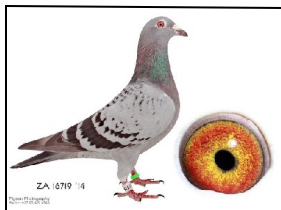

DAM

ZA 14 16719

Alias "ARIAL"

Strain: Fred Coetzer

Color: BLUE CHECK

BELG 11 3172400

Alias "BART BLIKSEM"

Strain: RIK COOLS

Color: BLUE BAR

DIRECT IMPORT FROM RIK COOLS -
BELGIUM

GRANDSON WORLD FAMOUS

BLIKSEM. BRED FORM BROTHER

SISTER MATING

BROHTER TO:

1ST PROVINCIAL BOURGES 2006

BELG 11 3070280

Alias "HELENA"

Strain: GABY VANDENABEELE

Color: BLUE CHECK

"HELENA" BELG11 3070280

DIRECT DAUGHTER OF THE WORLD

FAMOUS "NEPTUNES"

SUPER BREEDER SIRE, GRANDSIRE

AND GGRAND SIRE OF MANY

CHAMPIONS WORLDWIDE. NEPTUNUS

IS ALSO SIRE TO SPY WHO TOOK

For: MOUNTAIN LOFTS