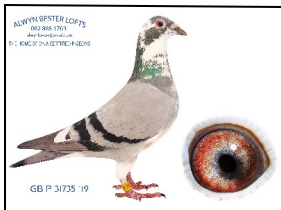

COLOR: **BBP**

NAME/ALIAS:

SEX: **Unknown** D.O.B: **2024/01/29**

EYE INFO: **(0)**

SIRE

785 ZA 20 RADR

Strain: Dirk Van Den Bulck
Color: Blue Bar Pied

1418158 NLD 19

Alias "BULCK 158"
Strain: Dirk Van Den Bulck
Color: Blue Bar
Sire: BANKSY, HYPER EXCLUSIVE!!
KITTEL mated to his mother OLYMPIC ROSITA.
Dam: SOFIE, full sister to OLYMPIC ROSITA.

KITTEL 0.9 coefficient. Fastest pigeon in

31735 GB 19 P

Strain: Dirk Van Den Bulck
Color: Blue Bar Pied
Inbred back to KITTEL and his famous parents. GOEDE RODE and OLYMPIC ROSITA are the foundation birds from the Dirk van den Bulck dynasty.

DAM