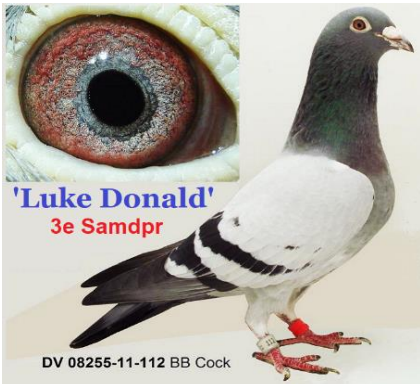

# INBRED to 'Mix' - Hall of Fame - Gigi Gaddin Soetdoring Lofts

**1296 ZA CYRL 22**

Colour: LC Sex: Hen

'Mix 96' Alias: Dght 'Joshua'

**Sire is Carnival Winner 'Joshua'**

**Dam is Full Sist to 'Don't Sleep' Ace breeder Beneke Lofts Dght 'Glenda'**

**BB C 1851 ZA LIM 10**

'Joshua' 1e Carnival

**Sire of 0068-15 1e Carnival 812km**  
½ Br to 'Boeing Doring 1' Sire of 'MIX'

**Lot 4 Main Sale 1e Final Carnival OD Loft.** ½ Br of 'Boeing Doring 1' Sire of 'Mix' 1e Samdpr '18 Bred of 'Aces Bosman' the Gr.Son of 'Boeing' Or Super Crack/ Dam of Joshua is ZA 48247-06 Dght Pieces of Eight' 28e Samdpr x Timo Hen 'Sugar Baby' 48e Samdpr Top One Loft Genetics. Closely bred to the Dam of 'Lorna' 1e Carnival Summer Final.

**Index LC H 1296 ZA CYRL 22**

'Mix 96' Alias Dght 'Joshua'  
Best of 'Boeing' / 'Luke Donald'

'Luke Donald'  
3e Samdpr

DV 08255-11-112 BB Cock

**2876 ZA SLIM 17 ½ Sit Mix'**

BC Hen - Full Sister 'Don't Sleep' Ace breeder Hen for Beneke Lofts Lot 143 Soetdoring Lofts Main Sale

Sire is 'BEE' 2e Final Equal 1e Carnival ODL very Inbr to the Afrika Koppel. Base of the 'Black Oswalds'. Dam is 'Glenda' Mother of 'Mix' 1e Samdpr 2018) 'Glenda' is off 'Luke Donald' 3e Samdpr & 'Oswolly' 1e Dinokeng ODL bred off 'Der Pate' Br to the Sire of 'Luke Donald' / 'Der Pate' was sold to Gys Louw for R100,000 LOT28 Soetdoring Lofts Main Sale. All Super Breeders.