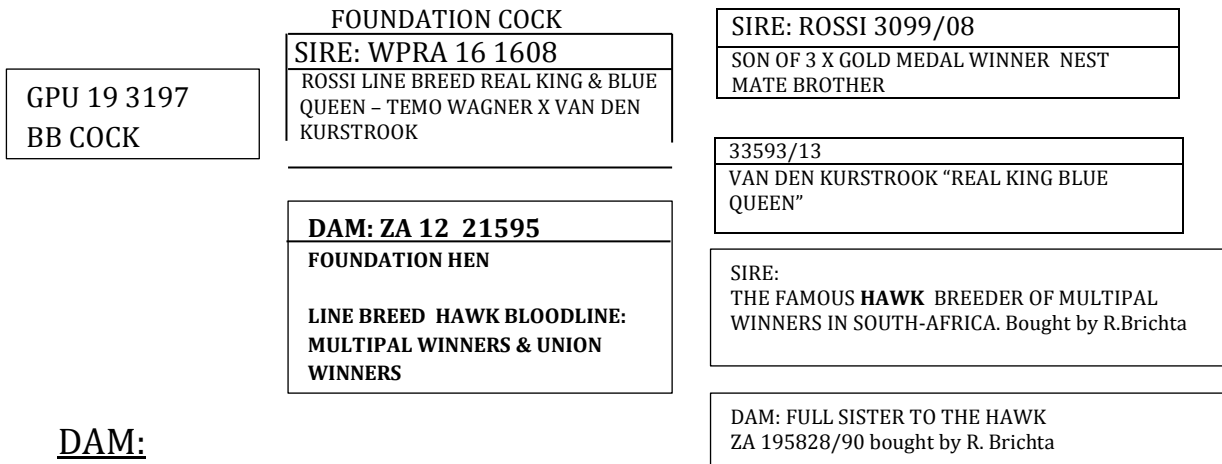

SUPREME LOFTS

MARTIN VAN DER MERWE CELL: 0789466858 (BOTHAVILLE FREE STATE SOUTH AFRICA)

BAND/RING: WPU 2022 10540

STRAIN: TOM LOCK

COLOUR: BLUE BAR

NAME: QUEEN PANDORA

SEX: HEN

DOB: 11/2022

SIRE:

DAM:

BRED BY: MARTIN VAN DER MERWE