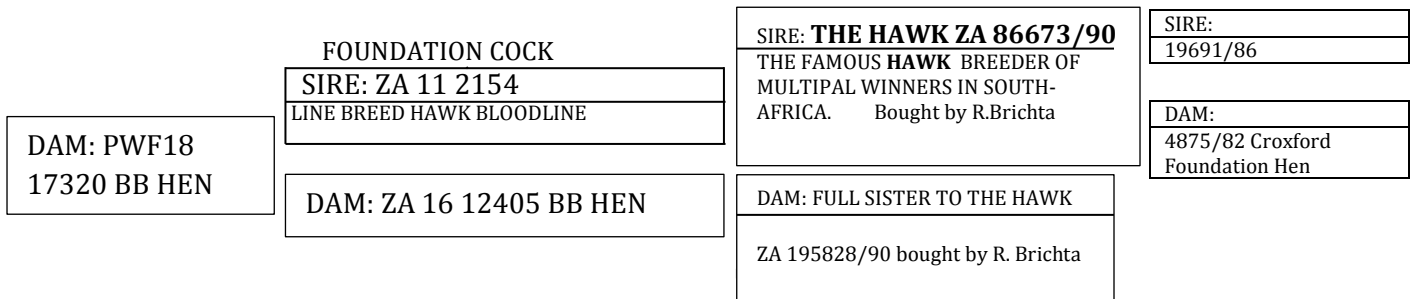

BRED BY: MARTIN VAN DER MERWE