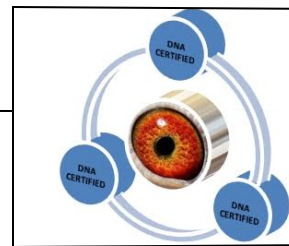

GJT MAGALIES

Breeder of Champions

49 LINDA STREET
HELDERBLOM

Tel: 0829211747

URL: <http://www.comproware.com> * eMail: GJTLOFTS1@GMAIL.COM