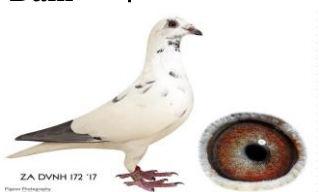

Dam ♀

ZA 19 DVNH 172

Strain: De Ceuninck-Schellens-Grondelaar

Colour: Grizzle

This hen is bred from the lines of "Blue Diamond" 23051/SATRPF/2004 the loft of Paul Pedro and from 00688/SATRPF 2013. 00688 is a direct daughter from the Click Pair 3000899/BELG/2004 & 8680/SATRPF/2004.

ZA 13 TRPF 08056

Strain: Schellens/Grondelaar

Colour: Grizzle

ZA 14 NOVPF 1825

Strain: Unknown

Colour: Grizzle

SA 04 TRPF 23051

Alias: Blue Diamond

Colour: B/Bar

Ace bird TRPF 2007 Paul Pedro

SA 13 TRPF 00688

Strain: Walter Dinwoodie

Colour: Grizzle

Direct from the Golden Click Pair

Strain:

Colour:

Strain:

Colour:

Alias:

Alias:

Alias:

Alias:

Alias:

Alias:

Alias:

Alias:

Alias:

Alias:

Alias:

04 BELG 3000899

Alias: Grizzle Bert De Ceuninck

SA 04 TRPF 8680

Alias: B/Check Walter Dinwoodie

Alias:

Alias:

Alias: