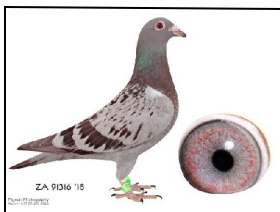

# MOUNTAIN LOFTS

Breeders of Champions

WHERE GENETIC QUALITY  
ALWAYS COMES FIRST

Tel: 0825523944  
eMail: ferdielubbe58@gmail.com

BAND/RING: **ZA 23 MOUN 882**

STRAIN: MOUNTAIN LOFTS

COLOR: BLUE BAR W/F

NAME/ALIAS: CARNIVAL SUPREME

SEX: Unknown D.O.B: 2023/05/30

EYE INFO: (0)

## SIRE

**ZA 18 91316**

Alias "SUPREME BLIKSEM"  
Strain: GABY VANDENABEELE  
Color: BLUE CHECK  
"SUPREME BLIKSEM" ZA18 91316  
BRED FOR STOCK OUT OF FATHER X  
DAUGHTER MATING  
GGRANDSON WORLD FAMOUS  
BLIKSEM. BRED FROM BROTHER  
SISTER MATING  
SIRE IS BROTHER TO:  
1ST PROVINCIAL BOURGES 2006  
GRANDSIRE IS SON THE FAMOUS GABY  
MATING OF "BLIKSEM" X "FRYDA"