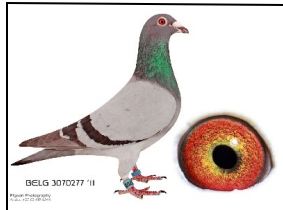

**ALWYN BESTER LOFTS**  
The home of DNA certified pigeons in South Africa

Tel: 0828881703  
eMail: alwynbester@gmail.com

**BAND/RING: 246 ZA 20 ABL**

**STRAIN: Gaby Vandenabeele**

**COLOR: Blue Bar**

**NAME/ALIAS: GOLDEN GABY**

**SEX: Cock D.O.B: 2020/05/28**

**EYE INFO: (0)**

**This cock is already a very promising young cock in my stockloft. Full brother and sister mating back to "Gloria", wellknown super hen from Gaby Vandenabeele.**

**SIRE**

**3070277 BE 11**

Strain: Gaby Vandenabeele  
Color: Blue Bar  
Full brother to "GLORIA", 2nd National Ace bird KBDB LD 2013, who was sold for 92000 euro.  
3070277 Super bred cock who bred super racers already. Mostly used to breed stock.

**3006583 BE 05**

Alias "ROYAL BLUE"  
Strain: Gaby Vandenabeele  
Color: Blue Bar  
Argenton 242 d 1ste  
Argenton 4479 d 46ste  
Limoges 15507 d 87ste  
Angoulene 2009 d 50ste  
Souillac 1291 d 6de  
Limoges 7467 d 79 ste  
Souillac 926 d 5de