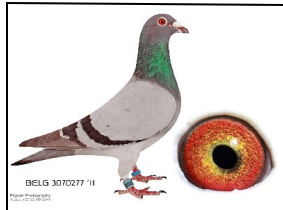

STRAIN: Gaby Vandenabeele

COLOR: Blue Bar

NAME/ALIAS: CLASSY LADY

SEX: Hen

D.O.B: 2020/05/08

EYE INFO: (0)

## SIRE

**3070277 BE 11**

Strain: Gaby Vandenabeele

Color: Blue Bar

Full brother to "GLORIA", 2nd National Ace bird KBDB LD 2013, who was sold for 92000 euro.

3070277 Super bred cock who bred super racers already. Mostly used to breed stock.

**3006583 BE 05**

Alias "ROYAL BLUE"

Strain: Gaby Vandenabeele

Color: Blue Bar

Argenton 242 d 1ste  
 Argenton 4479 d 46ste  
 Limoges 15507 d 87ste  
 Angoulene 2009 d 50ste  
 Souillac 1291 d 6de  
 Limoges 7467 d 79 ste  
 Souillac 926 d 5de