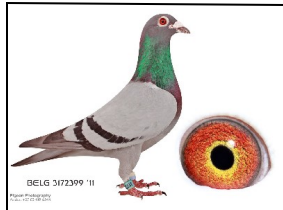

# ALWYN BESTER LOFTS

The home of DNA certified pigeons in South Africa

Tel: 0828881703  
 eMail: alwynbester@gmail.com

BAND/RING: **822 ZA 22 ABL**

Bred from the very best Vandenabeele blood available.

STRAIN: Gaby Vandenabeele

COLOR: BBAR

NAME/ALIAS:

SEX: Cock

D.O.B: 2022/01/29

EYE INFO: (0)

## SIRE

**3172399 BE 11**

Alias "Mooie Bliksem"  
 Strain: Vandenabeele  
 Color: Blue Bar  
 He is an inbred cock to Bliksem (Brother to sister mating) super breeding pair of Gaby Vandenabeele  
 He was bred by Rik Cools and imported by Mark King.  
 3172399 bred super racers for Fred Coetzer.  
 One of the best cocks in his loft.

**3001609 BE 04**

Alias "Schone Bliksem"  
 Strain: Gaby Vandenabeele  
 Color: Blue Bar  
 Bliksem x Frieda  
 Sire to 1st Prov. Bourges 2006  
 Fryda is the mother of  
 1st Prov. Chateauroux  
 1st Nat. Argenton  
 32nd Nat. Brive  
 Top Breeder