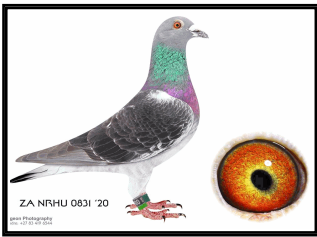

SIRE

0831 NRHU 20

DCH
Black Power

Bred for stock

Direct Son of my Hardy Kruger
Click Pair*

DAM

18164 OP 15

CH
JANSEN