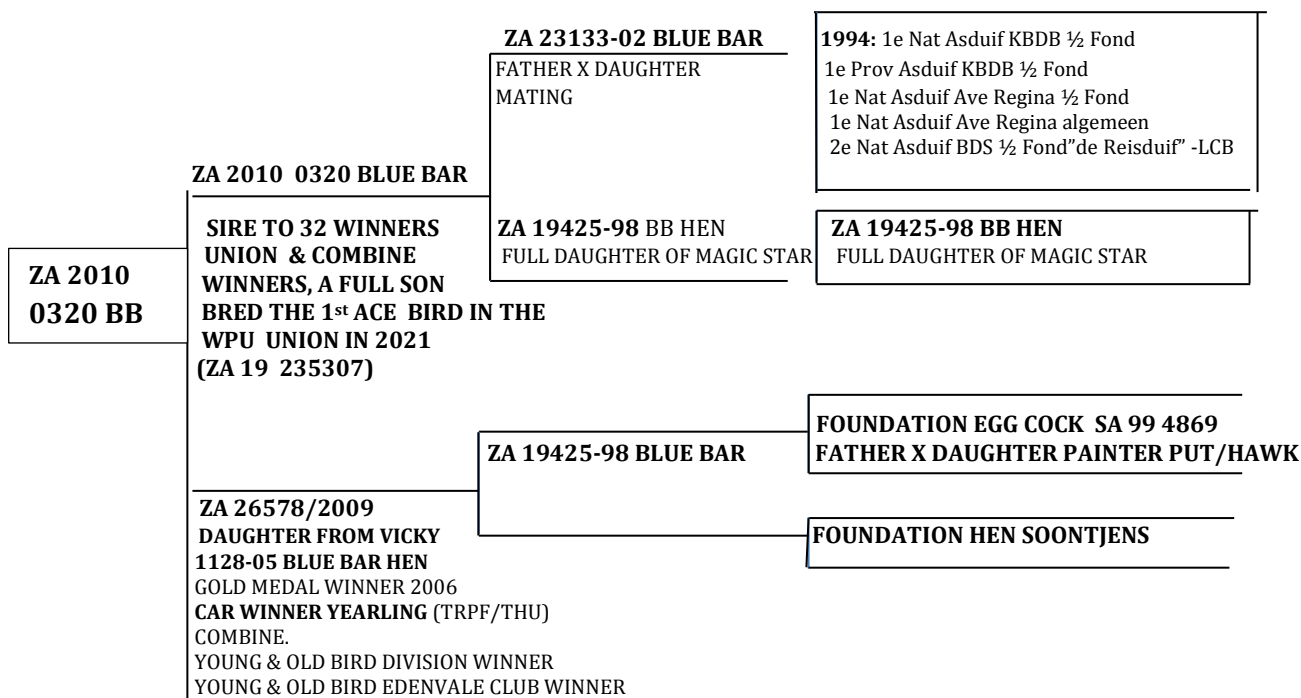

# SUPREME LOFTS

MARTIN VAN DER MERWE CELL: 0789466858 ( BOTHAVILLE FREE STATE SOUTH AFRICA )

**BAND/RING:** WPU 2022 10532  
**STRAIN:** KAASBOER/ SOONTJENS  
**COLOUR:** BLUE BAR  
**NAME:** MADONNA  
**SEX:** HEN  
**DOB:** 11/2022

**SIRE:**

**MAGIC STAR 5060199-91 BLUE BAR**

**DAM:**

**" REAL KING"**

NL 94- 1319460

KANJERS VAN DE KUSTSROOK

**ZA GPU 16 1608**

SIRE TO 16 X WINNERS  
8 X UNION WINNERS  
LINE BRED TO MOTHER  
ZA WPU 18 2830 BCHPD

**ZA 2013 11680 BBPD HEN**

LINE BRED FATHER DAUGHTER MATING  
3 x GOLD MEDAL WINNER ROSSI

**ZA WPU 18 4705**

BBPD HEN

**ZA WPU 18 2830 BCHPD**

**ZA GPU 16 1608**

SIRE TO 16 X WINNERS  
8 X UNION WINNERS  
DAM TO 3 X UNION WINNER

**ZA GPU 16 1608**

SIRE TO 16 X WINNERS  
8 X UNION WINNERS

**ZA GPU 16 12499 BBPD**

**SUPREME MIRAGE FOUNDATION HEN**

DAM TO 11 X CLUB WINNER, 6 X UNION WINNER  
2 X COMBINE WINNER (ZA 19 177270)  
DAM TO 6 X CLUB WINNER 4 X UNION WINNER  
1 X COMBINE WINNER (ZA 19 177025)  
DAM TO WPU 2020 3834 ACE BIRD WPU UNION (2022)