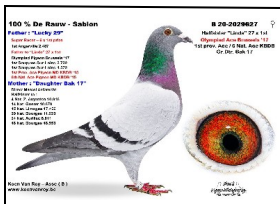

DAM

BELG 20 2029627

Alias "LUCKY LINDA 627"
Strain: DE RAUW - SABLON
Color: BLUE BAR
"LUCKY LINDA 627" BELG 20 2029627
GRAND DAUGHTER "BAK 17"
HALF SISTER "LINDA" 27 X 1ST
1ST OLYMPIAD ACE BRUSSELS 2017
1ST PROV. ACE MD KBDB 2015
6TH NAT. ACE MD KBDB 2015
1ST SOUPPES 2732P
1ST SOUPPES 1572P
1ST SOUPPES 1181P
1ST NOYON 972 P

BELG 11 2051029

Alias "LUCKY 29"
Strain: DE RAUW - SABLON
Color: BLUE BAR
100% DE RAUW SABLON
SUPER BREEDER 6 X WINNER
1ST DOURDAN 2,487P
SIRE TO: "LINDA" 27 X 1ST
OLYMPIAD ACE BRUSSELS 2017
1ST PROV. ACE MD KBDB 2015
6TH NAT. ACE MD KBDB 2015

BELG 10 4302535

Alias "DAUGHTER BAK 17"
Strain: MARCEL AELBRECHT
Color: BLUE BAR
DAUGHTER BAK 17
100% Marcel Aelbrecht
HALF SISTER TO
4TH NAT.ZONE ARGENTON 10,816P
14TH NAT. GUERET 10,670P
15TH NAT. LIMOGES 17,456P
20TH NAT. BOURGES 11,933P

NL 08 1574447

Alias "BONAMO"
Color: BLUE CHECK
DIRECT SON "BARNJE"
SUPER BREEDER SIRE TO:
1ST DOURDAN 2457P

BELG 09 2119292

Alias "LUCKY MARSEILLE"
Strain: Eric Limbourg
DAUGHTER "LUCKY 848"
BEST DE RAUW SABLON BREEDER
EVER

NL 05 1936565

Alias "JONGE DROMER"
Strain: KOOPMAN
Color: BLUE BAR
SIRE TO "DROMER 208"
- SIRE TO 12 X 1ST PRICE WINNERS

NL 08 2048910

Alias "DAUGHTER DEN DROMER"
Strain: KOOPMAN
SUPER BREEDING HEN DAM TO:
"DROMER 104"
18 X 1ST WINNER

NL 08 1574447

Alias "BONAMO"
Color: BLUE CHECK
DIRECT SON "BARNJE"
SUPER BREEDER SIRE TO:
1ST DOURDAN 2457P

BELG 09 2119292

Alias "LUCKY MARSEILLE"
Strain: Eric Limbourg
DAUGHTER "LUCKY 848"
BEST DE RAUW SABLON BREEDER
EVER

BELG 02 4333378

Alias "BAK 17"
"THE WORLD FAMOUS BAK 17"
Brother "BLUE ACE" 2nd National Ace Pig
Fond KBDB Limbourg
Brother "NATIONAL LUCKY ACE"

BELG 05 4400567

Alias "DAUGHTER MERCEILLE"
Strain: MARCEL AELBRECHT
Color: BLUE BAR

BELG 02 4247563

Alias "BJARNE"

NL 07 5724645

Alias "DREAM WAVE"

BELG 00 4065848

Alias ""LUCKY 848""

BELG 02 4333348

Alias "DAUGHTER MARCEILLE"

BELG 99 4393519

Alias "DEN DROMER"

BELG 98 6593439

Alias "GAMEELA"

BELG 99 4393519

Alias "DEN DROMER"

NL 04 2031763

Alias ""MISS MOOKHOEK""

BELG 02 4247563

Alias "BJARNE"

NL 07 5724645

Alias "DREAM WAVE"

BELG 00 4065848

Alias ""LUCKY 848""

BELG 02 4333348

Alias "DAUGHTER MARCEILLE"

BELG 00 4065848

Alias ""LUCKY 848""

BELG 01 4489665

Alias ""TOCHTER DEN DROMER""

BELG 93 4429362

Alias "DE MARSEILLE"

BELG 98 4185270

Alias "HET FUN BLAUW"

For: MOUNTAIN LOFTS