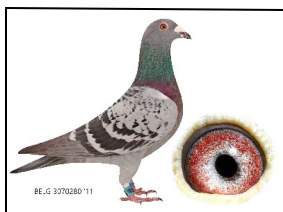

BELG 11 3070280

Alias "HELENA"

Strain: GABY VANDENABEELE

Color: BLUE CHECK

"HELENA" BELG11 3070280

DIRECT DAUGHTER OF THE WORLD

FAMOUS "NEPTUNES"

SUPER BREEDER SIRE, GRANDSIRE