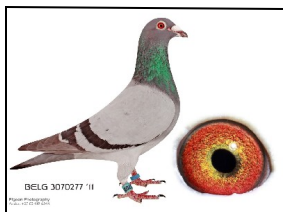

GLORIA 2nd Nat. Ace Long Distance KBDB 2013

1st Nat, Zone/4. Nat. Limoges old - 14,271 pigeons

FULL BROTHER "NEW GLORIA"

SOLD FOR 110,000 EURO ON GABYS AUCTION 2018

GLORIA is sister to "IRINA"

SIRE

BELG 11 3070277

Alias "DIE BLOUE BLIKSEM"

Strain: GABY VANDENABEELE

Color: BLUE BAR

FULL BROTHER "GLORIA"

SOLD ON PIPA FOR 92000 EURO

GLORIA 2nd Nat. Ace Long Distance KBDB 2013

1st Nat, Zone/4. Nat. Limoges old - 14,271P

FULL BROTHER "NEW GLORIA"

SOLD FOR 110,000 EURO ON GABY'S AUCTION 2018

GLORIA is sister to "IRINA"

1st Nat. Argenton 111 2018 3,279 pigeons

BELG 05 3006583

Alias "ROYAL BLUE"

Strain: GABY VANDENABEELE

Color: BLUE BAR

SIRE TO: GLORIA SOLD FOR €92,000