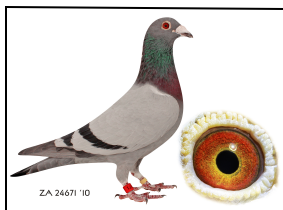

NAME/ALIAS: **VASBYT**

SEX: **Cock**

D.O.B: **2016/01/29**

EYE INFO: **(0)**

"VASBYT" ZA18 MOUN 640

WE KEEP HIS NESTMATE 639

YOU WILL NEVER FIND SUCH AN OPPORTUNITY TO BUY A PIGEON  
WHERE BOTH PARENTS WERE ONLY PIGEON ON THE DAY  
SIRE OF WINNERS

## SIRE

**ZA 10 24671**

Alias "Mr GOLD"

Strain: FERDIE & PIETER LUBBE

Color: BLUE BAR

DNA 15/074

1ST PTA-COMBINE CRADOCK 758KM -

ONLY BIRD BACK ON THE DAY OF