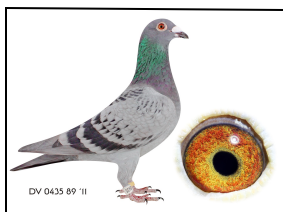

DAM

DV 11 0435 89

Alias "CARNIVAL DREAM"

Strain: SIEGFRIED MAYER KANNIBAAL

Color: BLUE CHECK

1ST FINAL RACE CARNIVAL CITY

SUMMER RACE. 2012

WINNER OF R150,000 (15,000 EURO)