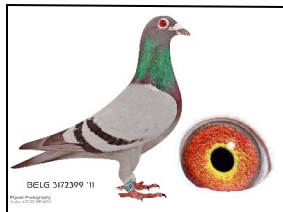

ALWYN BESTER LOFTS

The home of DNA certified pigeons in South Africa

Tel: 0828881703
 eMail: alwynbester@gmail.com

BAND/RING: 818 ZA 22 ABL

STRAIN: Gaby Vandenabeele

COLOR: BBAR

NAME/ALIAS:

SEX: Hen

D.O.B: 2022/01/29

EYE INFO: (0)

This youngdter was bred for stock out of the very best Gaby Van denabeele blood available. Super genes, Super pigeons.

SIRE

3172399 BE 11

Alias "Mooie Bliksem"
 Strain: Vandenabeele
 Color: Blue Bar
 He is an inbred cock to Bliksem (Brother to sister mating) super breeding pair of Gaby Vandenabeele
 He was bred by Rik Cools and imported by Mark King.
 3172399 bred super racers for Fred Coetzer.
 One of the best cocks in his loft.

3001609 BE 04

Alias "Schone Bliksem"
 Strain: Gaby Vandenabeele
 Color: Blue Bar
 Bliksem x Frieda
 Sire to 1st Prov. Bourges 2006
 Fryda is the mother of
 1st Prov. Chateauroux
 1st Nat. Argenton
 32nd Nat. Brive
 Top Breeder

3006881 BE 05

Alias "Iris"
 Strain: Vandenabeele
 Color: Blue Bar
 Also a full sister to Schone Bliksem Bred super pigeons with her own brother. Better inbred stock to this family will be hard to find.
 Iris is mother to many super racers and breeders.