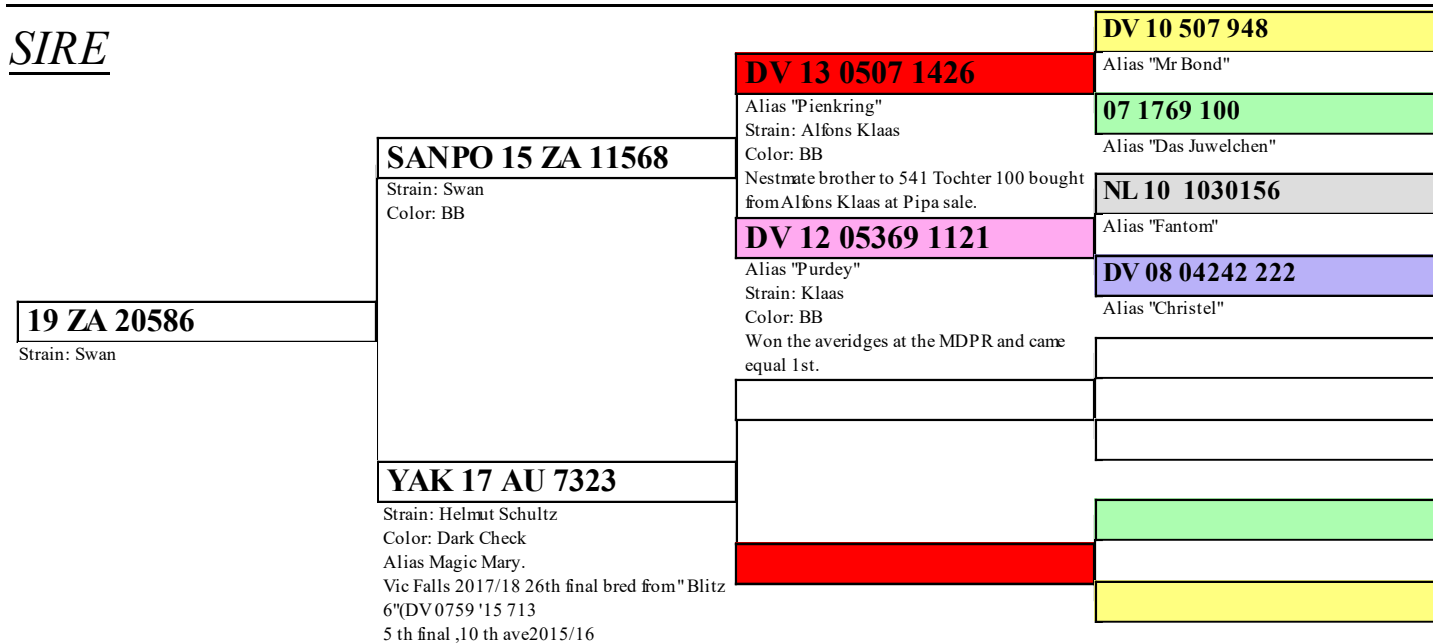

21 KPF/B 1442

SWAN LOFTS

85 van der Merwe drive,
Silvertonridge.
0184
Tel: 0826022011
eMail: chriswanprop3@gmail.com

BAND/RING: **21 KPF/B 1442**

STRAIN: Unknown

COLOR: Check

NAME/ALIAS:

SEX: Cock

D.O.B: 8/1/2021

EYE INFO: (0)

Study the pedigree of this cock and decide for yourself!
again , world class pedigree combined with top performing offspring
of Purdy.

SIRE

DAM