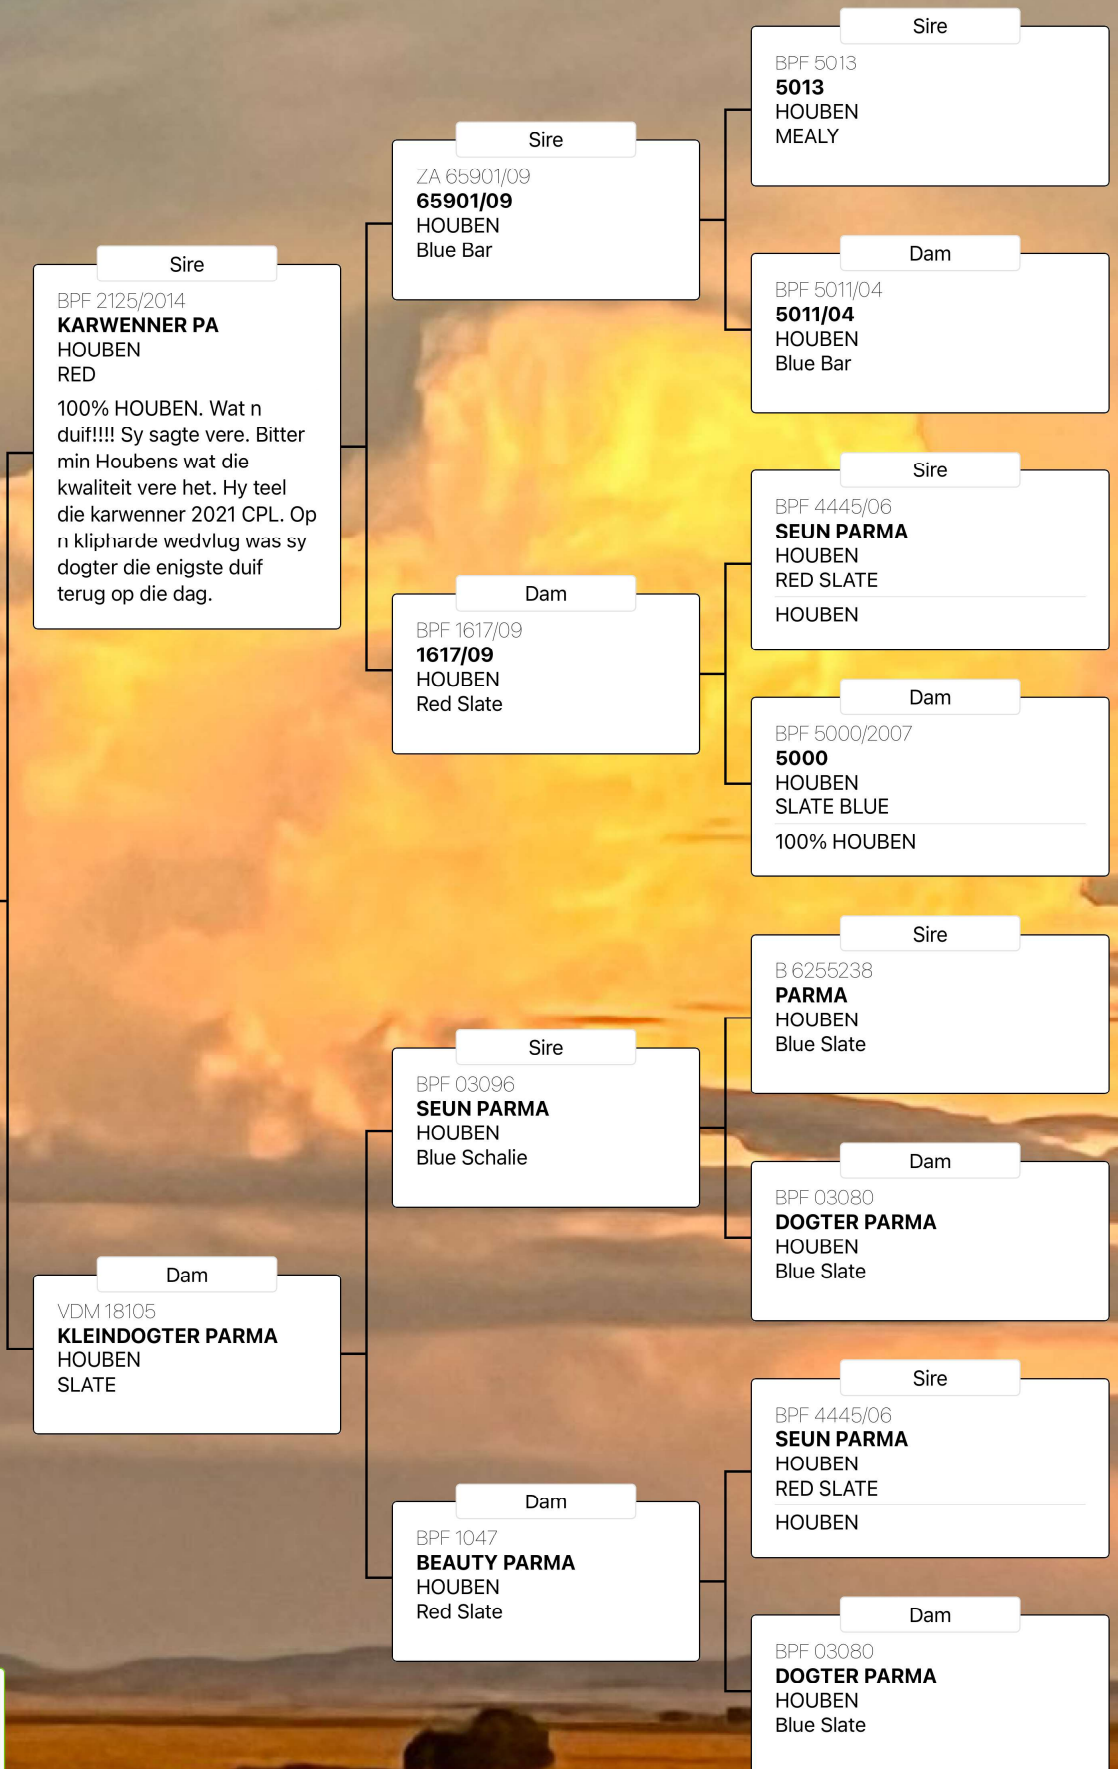

Johan Louwrens

email: johan.louwrens@yahoo.com

CPL 858 - 2022  
**858**  
 HOUBEN

Inbred Houben. Half brother of car winner 2021 CPL. They have the same father. These are very good bred Houbens with some of the great names in the Houben family.

Signature