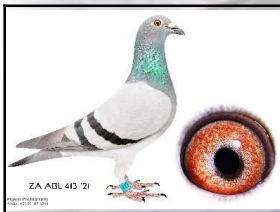

SEX: Cock

D.O.B: 2023/01/29

EYE INFO:(0)

Wow have a look at this pedigree . The likes of Banksy , Sofie , Double Rosita , Dubbel Kittel , Gold Buster , Inferno , Kittel Bolt and the Timeless Kittel . Top young stock cock .

SIRE

239 LV 22 SFL

Strain: Kittel

Color: Blue Bar Pied

Bred from super Kittels like Banksy , Double Rosita , Inferno and Kittel Bolt . Medium size super handling cock with an exceptional eye . This is a high class Kittel stud . He is highly intelligent , tamed with a spontaneous personality always interacting with you . Highly recommended.

785 ZA 20 RADR

Strain: Dirk Van Den Bulck
Color: Blue Bar Pied

11454 PWFD 21 ZA

Alias "Miss Congeniality"
Strain: Kittel
Color: Blue Bar Pied
ZA 21 PWF/D 11454 is a medium to small bpd hen with all the best characteristics of the Kittel pigeons present , like their fabulous muscles , intelligence and strong structure . In her pedigree you will find Gold Buster Kittel , Kittel Inferno , Kittel Bolt and the Timeless Kittel . Say no more for superior Kittel genetics .

DAM

413 ABL 21 ZA

Strain: Kittel / Tom Lock

Color: Blue Bar

Bred from the best Dirk Van Den Bulck pigeons to the best of the Tom Lock R80000 pair .

1631817 NL 18

Alias "Manila"
Strain: Kittel
Color: Mealy
Bred from Konica , full brother to Olympic Rosita and Jardin daughter to Greipel , brother to Kittel .