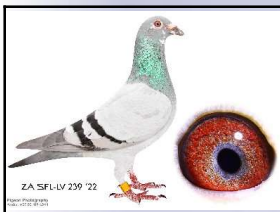

FERDIE COETZER LOFTS

Breeder of Champions

Tel: 0629567941

URL: <http://www.exclusivepigeons.co.za> * eMail: ferdie@exclusivepigeons.co.za

BAND/RING: **296 LVR 23 ZA**

STRAIN: Kittel

COLOR: Blue Bar

NAME/ALIAS:

SEX: Cock

D.O.B: 2023/01/29

EYE INFO:(0)

Wow have a look at this pedigree . The likes of Banksy , Sofie , Double Rosita , Dubbel Kittel , Gold Buster , Inferno , Kittel Bolt and the Timeless Kittel . Top young stock cock .

SIRE

239 LV 22 SFL

Strain: Kittel

Color: Blue Bar Pied

Bred from super Kittels like Banksy , Double Rosita , Inferno and Kittel Bolt . Medium size super handling cock with an exceptional eye . This is a high class Kittel stud . He is highly intelligent , tamed with a spontaneous personality always interacting with you . Highly recommended.

785 ZA 20 RADR

Strain: Dirk Van Den Bulck
Color: Blue Bar Pied

11454 PWFD 21 ZA

Alias "Miss Congeniality"
Strain: Kittel
Color: Blue Bar Pied
ZA 21 PWF/D 11454 is a medium to small bpd hen with all the best characteristics of the Kittel pigeons present , like their fabulous muscles , intelligence and strong structure . In her pedigree you will find Gold Buster Kittel , Kittel Inferno , Kittel Bolt and the Timeless Kittel . Say no more for superior Kittel genetics .