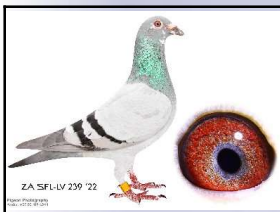

STRAIN: Kittel

COLOR: Blue Bar

NAME/ALIAS:

SEX: Cock

D.O.B: 2023/01/29

EYE INFO:(0)

Bred from a world dominating golden line of Kittel champion pigeons . This is a classy young stock cock with heaps of breeding potential .

## SIRE

**239 LV 22 SFL**

Strain: Kittel

Color: Blue Bar Pied

Bred from super Kittels like Banksy , Double Rosita , Inferno and Kittel Bolt . Medium size super handling cock with an exceptional eye . This is a high class Kittel stud . He is highly intelligent , tamed with a spontaneous personality always interacting with you . Highly recommended.

**785 ZA 20 RADR**

Strain: Dirk Van Den Bulck  
Color: Blue Bar Pied

**11454 PWFD 21 ZA**

Alias "Miss Congeniality"  
Strain: Kittel  
Color: Blue Bar Pied  
ZA 21 PWF/D 11454 is a medium to small bpd hen with all the best characteristics of the Kittel pigeons present , like their fabulous muscles , intelligence and strong structure . In her pedigree you will find Gold Buster Kittel , Kittel Inferno , Kittel Bolt and the Timeless Kittel . Say no more for superior Kittel genetics .