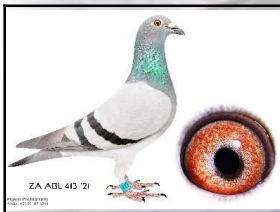

STRAIN: Kittel

COLOR: Blue Bar

NAME/ALIAS:

SEX: Cock

D.O.B: 2023/01/29

EYE INFO:(0)

Bred from a world dominating golden line of Kittel champion pigeons . This is a classy young stock cock with heaps of breeding potential .

## SIRE

**239 LV 22 SFL**

Strain: Kittel

Color: Blue Bar Pied

Bred from super Kittels like Banksy , Double Rosita , Inferno and Kittel Bolt . Medium size super handling cock with an exceptional eye . This is a high class Kittel stud . He is highly intelligent , tamed with a spontaneous personality always interacting with you . Highly recommended.

**785 ZA 20 RADR**

Strain: Dirk Van Den Bulck  
Color: Blue Bar Pied

**11454 PWFD 21 ZA**

Alias "Miss Congeniality"  
Strain: Kittel  
Color: Blue Bar Pied  
ZA 21 PWF/D 11454 is a medium to small bpd hen with all the best characteristics of the Kittel pigeons present , like their fabulous muscles , intelligence and strong structure . In her pedigree you will find Gold Buster Kittel , Kittel Inferno , Kittel Bolt and the Timeless Kittel . Say no more for superior Kittel genetics .

## DAM

**413 ABL 21 ZA**

Strain: Kittel / Tom Lock

Color: Blue Bar

Bred from the best Dirk Van Den Bulck pigeons to the best of the Tom Lock R80000 pair .

**1631817 NL 18**

Alias "Manila"  
Strain: Kittel  
Color: Mealy  
Bred from Konica , full brother to Olympic Rosita and Jardin daughter to Greipel , brother to Kittel .