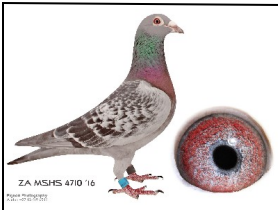

Mother x Son mating. Two of the Best Janssens we have owned!

STRAIN: Janssen

COLOR: BC

NAME/ALIAS: ZA SEPTEMBERMAN

SEX: Cock

D.O.B: 29-Jan-21

EYE INFO: (0)

SIRE

4710 ZA 16 MSHS

Alias "Conan"

Strain: Janssen

Color: BC

4710 is GrandSire to 4 Nwpc winners. Also to a dubbel winner.4710 full brother is 18553/14 who flew 4th TRPF 521km and 13th TRPF 573km 18553 is also sire to 10th Allfite Summer 2021. 4710 was never flown but put straight to stock.4710 's Sire is one of the last Direct Janssen Brother imports ever to leave their loft. We imported him in 2013 from PIPA. He has bred crackers especially from 500km up.