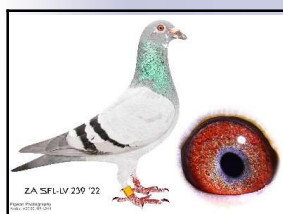

FERDIE COETZER LOFTS

Breeder of Champions

Tel: 0629567941

URL: <http://www.exclusivepigeons.co.za> * eMail: ferdie@exclusivepigeons.co.za

BAND/RING: **1267 CRU 22 ZA**

STRAIN: Kittel

COLOR: Blue Bar Pied

NAME/ALIAS:

SEX: Cock

D.O.B: 2022/01/29

EYE INFO:(0)

ZA 22 CRU 1267 is a medium size , super balanced beautiful handling young stud . In his pedigree you will find Banksy , Double Rosita , Dubbele Kittel and Greipel brother to Kittel . Outstanding young cock .

SIRE

239 LV 22 SFL

Strain: Kittel
Color: Blue Bar Pied

785 ZA 20 RADR

Strain: Dirk Van Den Bulck
Color: Blue Bar Pied

11454 PWFD 21 ZA

Alias "Miss Gongeniality"
Strain: Kittel
Color: Blue Bar Pied
ZA 21 PWF/D 11454 is a medium to small bpd hen with all the best characteristics of the Kittel pigeons present , like their fabulous muscles , intelligence and strong structure . In her pedigree you will find Gold Buster Kittel , Kittel Inferno , Kittel Bolt and the Timeless Kittel . Say no more for superior Kittel genetics .

DAM

413 ABL 21 ZA

Strain: Kittel / Tom Lock
Color: Blue Bar
Bred from the best Dirk Van Den Bulck pigeons to the best of the Tom Lock R80000 pair .

1631817 NL 18

Alias "Manila"
Strain: Kittel
Color: Mealy
Bred from Konica , full brother to Olympic Rosita and Jardin daughter to Greipel , brother to Kittel .