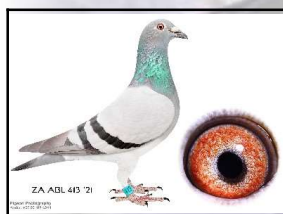

SEX: Cock

D.O.B: 2022/01/29

EYE INFO:(0)

ZA 22 CRU 1267 is a medium size , super balanced beautiful handling young stud . In his pedigree you will find Banksy , Double Rosita , Dubbele Kittel and Greipel brother to Kittel . Outstanding young cock .

SIRE

239 LV 22 SFL

Strain: Kittel
Color: Blue Bar Pied

785 ZA 20 RADR

Strain: Dirk Van Den Bulck
Color: Blue Bar Pied

11454 PWFD 21 ZA

Alias "Miss Gongeniality"
Strain: Kittel
Color: Blue Bar Pied
ZA 21 PWF/D 11454 is a medium to small bpd hen with all the best characteristics of the Kittel pigeons present , like their fabulous muscles , intelligence and strong structure . In her pedigree you will find Gold Buster Kittel , Kittel Inferno , Kittel Bolt and the Timeless Kittel . Say no more for superior Kittel genetics .

DAM

413 ABL 21 ZA

Strain: Kittel / Tom Lock
Color: Blue Bar
Bred from the best Dirk Van Den Bulck pigeons to the best of the Tom Lock R80000 pair .

1631817 NL 18

Alias "Manila"
Strain: Kittel
Color: Mealy
Bred from Konica , full brother to Olympic Rosita and Jardin daughter to Greipel , brother to Kittel .