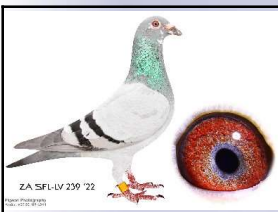

STRAIN: Kittel

COLOR: Blue Bar Pied

NAME/ALIAS:

SEX: Hen

D.O.B: 2022/01/29

EYE INFO:(0)

ZA 22 CRU 1263 is a perfect little hen in every way . She is bred in the purple from the very best Kittel blood stock . She has strong Kittel characteristics , well muscled , balanced with a strong structure . High intelligence . Classy hen .

## SIRE

**239 LV 22 SFL**

Strain: Kittel

Color: Blue Bar Pied

Bred from super Kittels like Banksy , Double Rosita , Inferno and Kittel Bolt . Medium size super handling cock with an exceptional eye . This is a high class Kittel stud . He is highly intelligent , tamed with a spontaneous personality always interacting with you . Highly recommended.

**785 ZA 20 RADR**

Strain: Dirk Van Den Bulck  
Color: Blue Bar Pied

**11454 PWFD 21 ZA**

Alias "Miss Congeniality"  
Strain: Kittel  
Color: Blue Bar Pied  
ZA 21 PWF/D 11454 is a medium to small bpd hen with all the best characteristics of the Kittel pigeons present , like their fabulous muscles , intelligence and strong structure . In her pedigree you will find Gold Buster Kittel , Kittel Inferno , Kittel Bolt and the Timeless Kittel . Say no more for superior Kittel genetics .