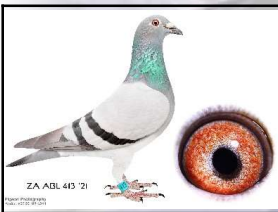

STRAIN: Kittel

COLOR: Blue Bar Pied

NAME/ALIAS:

SEX: Hen

D.O.B: 2022/01/29

EYE INFO:(0)

ZA 22 CRU 1263 is a perfect little hen in every way . She is bred in the purple from the very best Kittel blood stock . She has strong Kittel characteristics , well muscled , balanced with a strong structure . High intelligence . Classy hen .

## SIRE

**239 LV 22 SFL**

Strain: Kittel

Color: Blue Bar Pied

Bred from super Kittels like Banksy , Double Rosita , Inferno and Kittel Bolt . Medium size super handling cock with an exceptional eye . This is a high class Kittel stud . He is highly intelligent , tamed with a spontaneous personality always interacting with you . Highly recommended.

**785 ZA 20 RADR**

Strain: Dirk Van Den Bulck  
Color: Blue Bar Pied

**11454 PWFD 21 ZA**

Alias "Miss Congeniality"  
Strain: Kittel  
Color: Blue Bar Pied  
ZA 21 PWF/D 11454 is a medium to small bpd hen with all the best characteristics of the Kittel pigeons present , like their fabulous muscles , intelligence and strong structure . In her pedigree you will find Gold Buster Kittel , Kittel Inferno , Kittel Bolt and the Timeless Kittel . Say no more for superior Kittel genetics .

## DAM

**413 ABL 21 ZA**

Strain: Kittel / Tom Lock

Color: Blue Bar

Bred from the best Dirk Van Den Bulck pigeons to the best of the Tom Lock R80000 pair .

**1631817 NL 18**

Alias "Manila"  
Strain: Kittel  
Color: Mealy  
Bred from Konica , full brother to Olympic Rosita and Jardin daughter to Greipel , brother to Kittel .