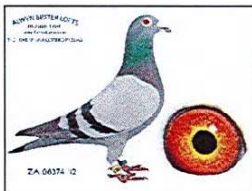

STRAIN: Alwyn Bester

COLOR: Blue Bar W/F

NAME/ALIAS:

SEX: Cock

D.O.B: 03/08/2019

EYE INFO: (0)

SIRE

ZA 12 08374

Alias "SPECIAL GOLD"
Strain: Gaby Vandenabeele
Color: Blue Bar
Bred from full sister and brother. Both full brother and sister to GLORIA, 2nd National Ace Bird KBDB LD 2013

Super handling cock and breeder of many great racers.

BELG 10 3047152

Alias "ROYAL GOLD"
Strain: Gaby Vandenabeele
Color: Blue Bar
Bred 6 winners with different hens. Full brother to GLORIA, 2nd National Ace Bird KBDB LD 2013.

Grandson "BLIKSEM"

BELG 10 3047151