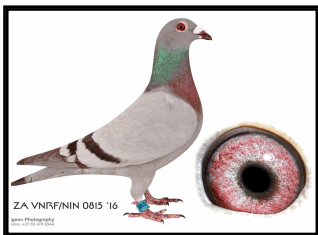

10568 GPU 21

SIRE

5015 ZA CYRL 20

BC
TURBO TOM CROSS

DAM

0815 VNRF/N1N 16

BB
TWILIGHT - TURBO TOM
CROSS

BRED OUT OF THE VERY
BEST.
SIRE IS INBRED TO THE
FAMOUS 7232 AND 7253 PAIR
DAM IS CHARL STANDER
CAR WINNER

7102 ZA SSPO 19

BB
TURBO TOM CROSS

SON OF FAMOUS 21 MY SUPER
RACER AND NOW BREEDER,
10821 SLIM 18 WAS THE BEST
ALL OVER BIRD IN LIMPOPO
COMBINE, BEST BIRD CLUB,
BEST YOUNG BIRD COMBINE,
BEST YOUNG BIRD CLUB.
HE IS A 4 X WINNER AND WAS
RACED 14/16 WEEKS

1401 ZA SLIM 19

BC
TURBO / HOUBEN

10821 ZA SLIM 18
"21"

BB
TURBO TOM CROSS
4 X WINNER
BEST YOUNG BIRD IN CLUB
BEST ALLOVER BIRD CLUB

1259 ZA YSC 14

BBPD
TURBO / OSWALD
BEST UNION POSITIONS
1,3,20,22,36,36,38,64
PUT TO STOCK WHILE SHE WAS