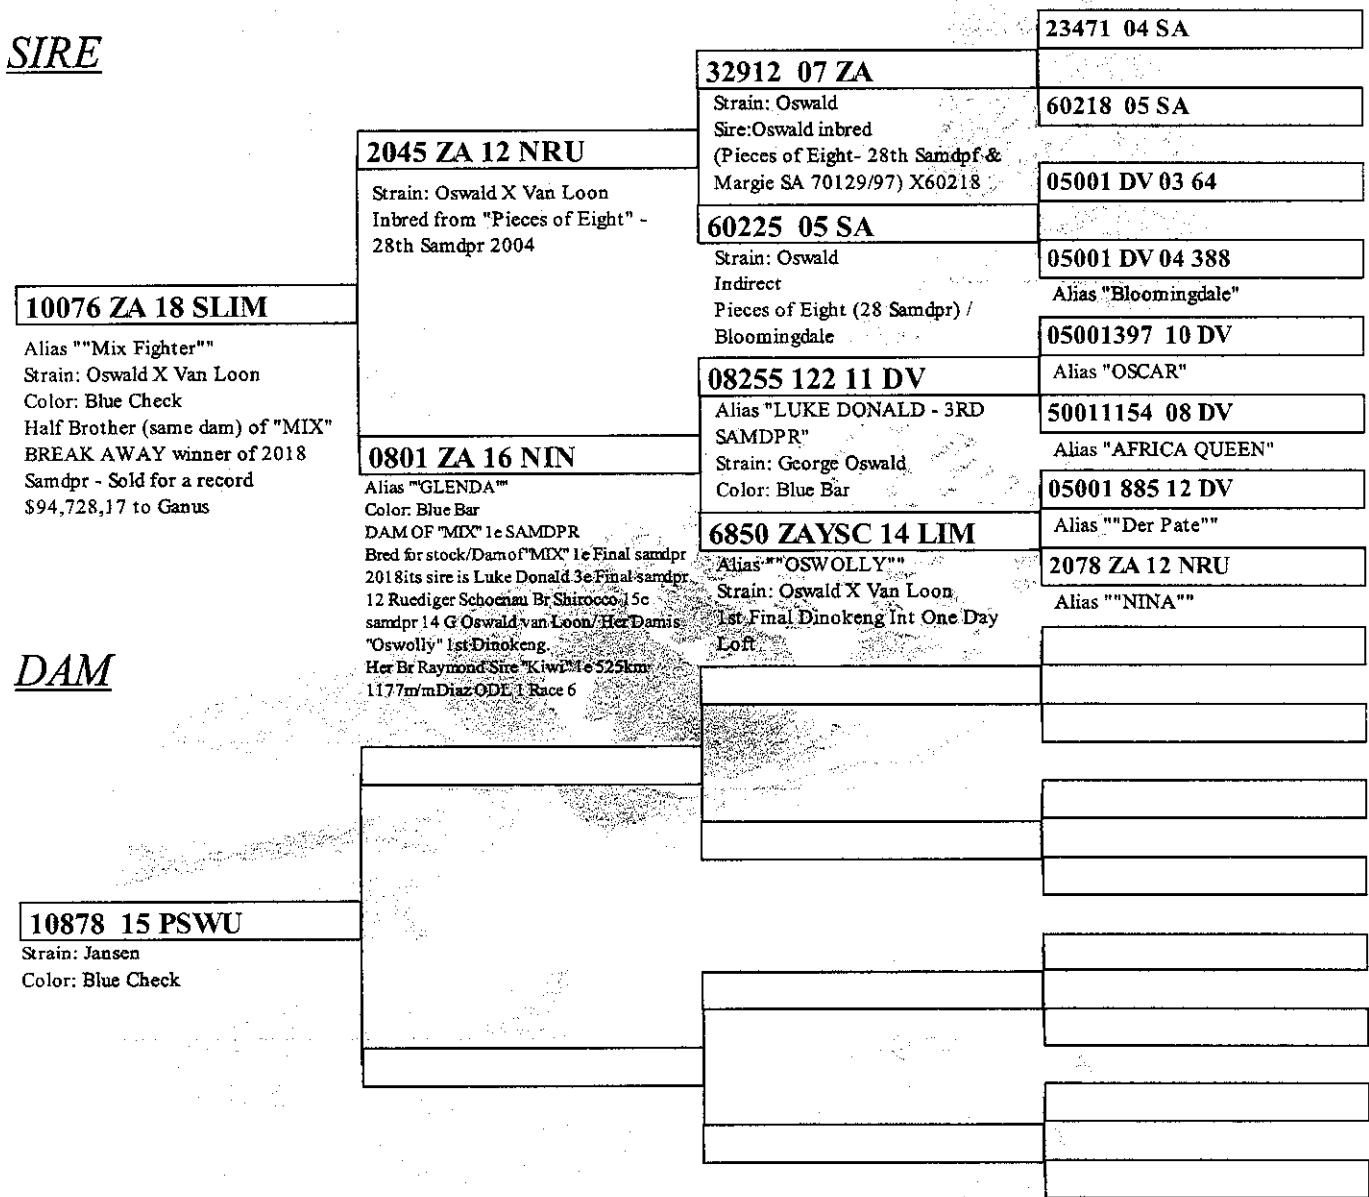

KALAHARI LOOTS

Breeder of Champions

Enter your Address here

URL: <http://www.comproware.com> * eMail: support@comproware.com

BAND/RING: **95 21 KALA**

Final 105

STRAIN: Kalahari Loots

COLOR: Blue Check

NAME/ALIAS:

SEX: Cock

D.O.B: 2021/01/29

EYE INFO: (0)

SIRE

DAM