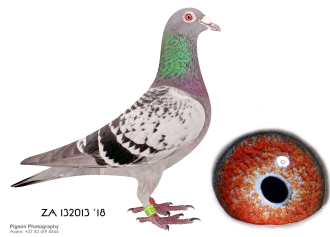

Pédigree Pigeon: SSPO-21-18028 C

ZA 132013 '18

ZA ZA-18-132013 C

NEW FREEK
E MOHAMED
BLUE CHECK
BRED FOR STOCK

SSPO-21-18028 C

ALMAS
E MOHAMED
DARK CHECK
"ALMAS" RACE OLR
AFRIKA RPO
COMPETITION 2022!

NL NL-12-1470023 H

023 DAUGHTER FALK
PIET VALK
KRAS WITPEN

THU THU-03-6532 C

"THE FREEK"
PAINTER PATERIES
BLUE BAR
INBRED COCK TO
FOUNDATION PAINTER
PATERIE HEN
"14618"

THU-01-2898 C

FREEK
PAINTER PATERIES
BLUE BAR
BEST BIRD IN BRPC
1994 RACE 14 - PUT