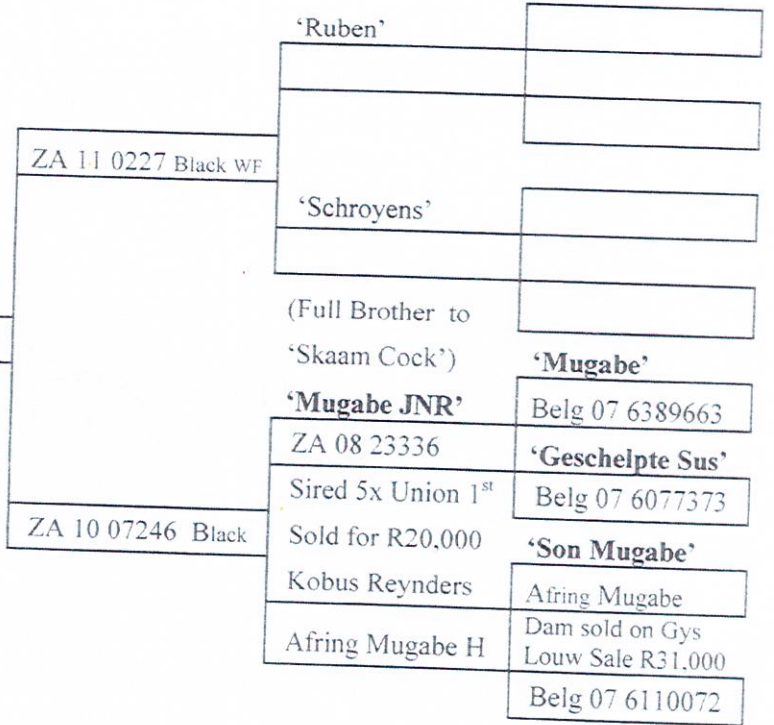

06503-66 DV 96

07274-60 DV 00

6491119 BELG 93

6434055 BELG 94

Pedigree: ZA Sanpo 14 31119 Black Cock ZA Sanpo 14 31120 Black WF H	Most Pairs in this entire Pedigree are 'Click Pairs!'
Strain: Birdy x Mugabe Colour: Black & Black W/F Sex: Nest pair Brother & Sister	

SIRE:

'Thomas (M) 65'
 ZA 12 27065 Black
 Inbred Mugabe

DAM:

'Thomas Birdy Hen'
 TRPF/D-2012-25646 BB P
 Direct Daughter of Birdy