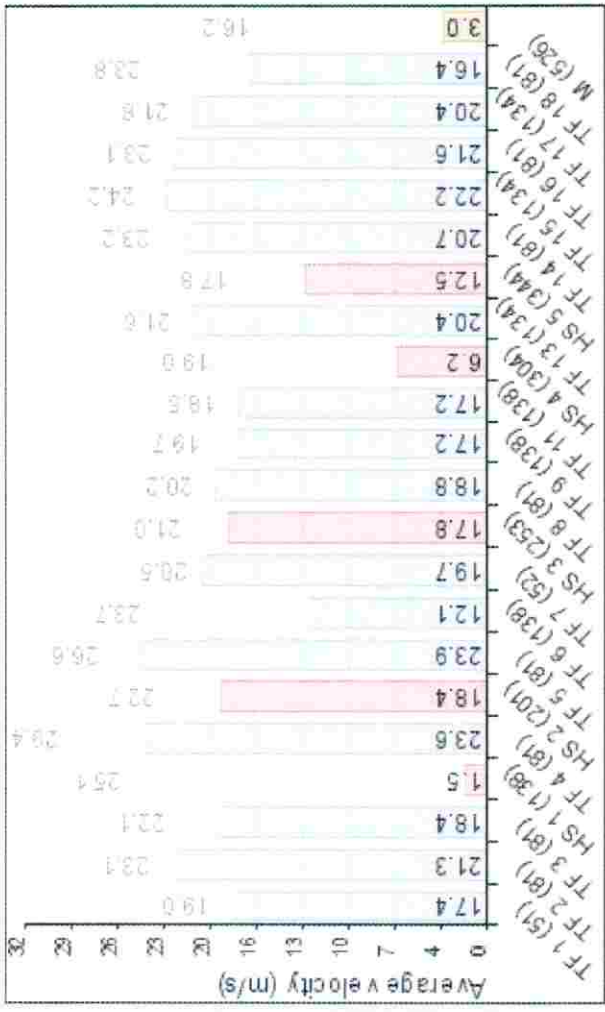

TSUNAMI.

Abstammungsnachweis

Züchter: Nachname: Pfeiffter
Vorname: Karl
Straße: Villeneuve s.Y. 8
Ort: D 56338 Braubach
Tel.-Nr.: 02627/1272

Chris Hattigh

2010 DV 0186410 521

General and Pedigree Info Performance Velocities Flock Position

DE0709 Tsunami

Velocity

The velocity graph shows the pigeon's average velocity for each race in comparison to the winning pigeon in that race.

- Normal races appear in blue bars.
- Car Races appear in red bars.
- The final race appears in a gold bar.
- Races in which the pigeon failed to clock in does not have a bar.