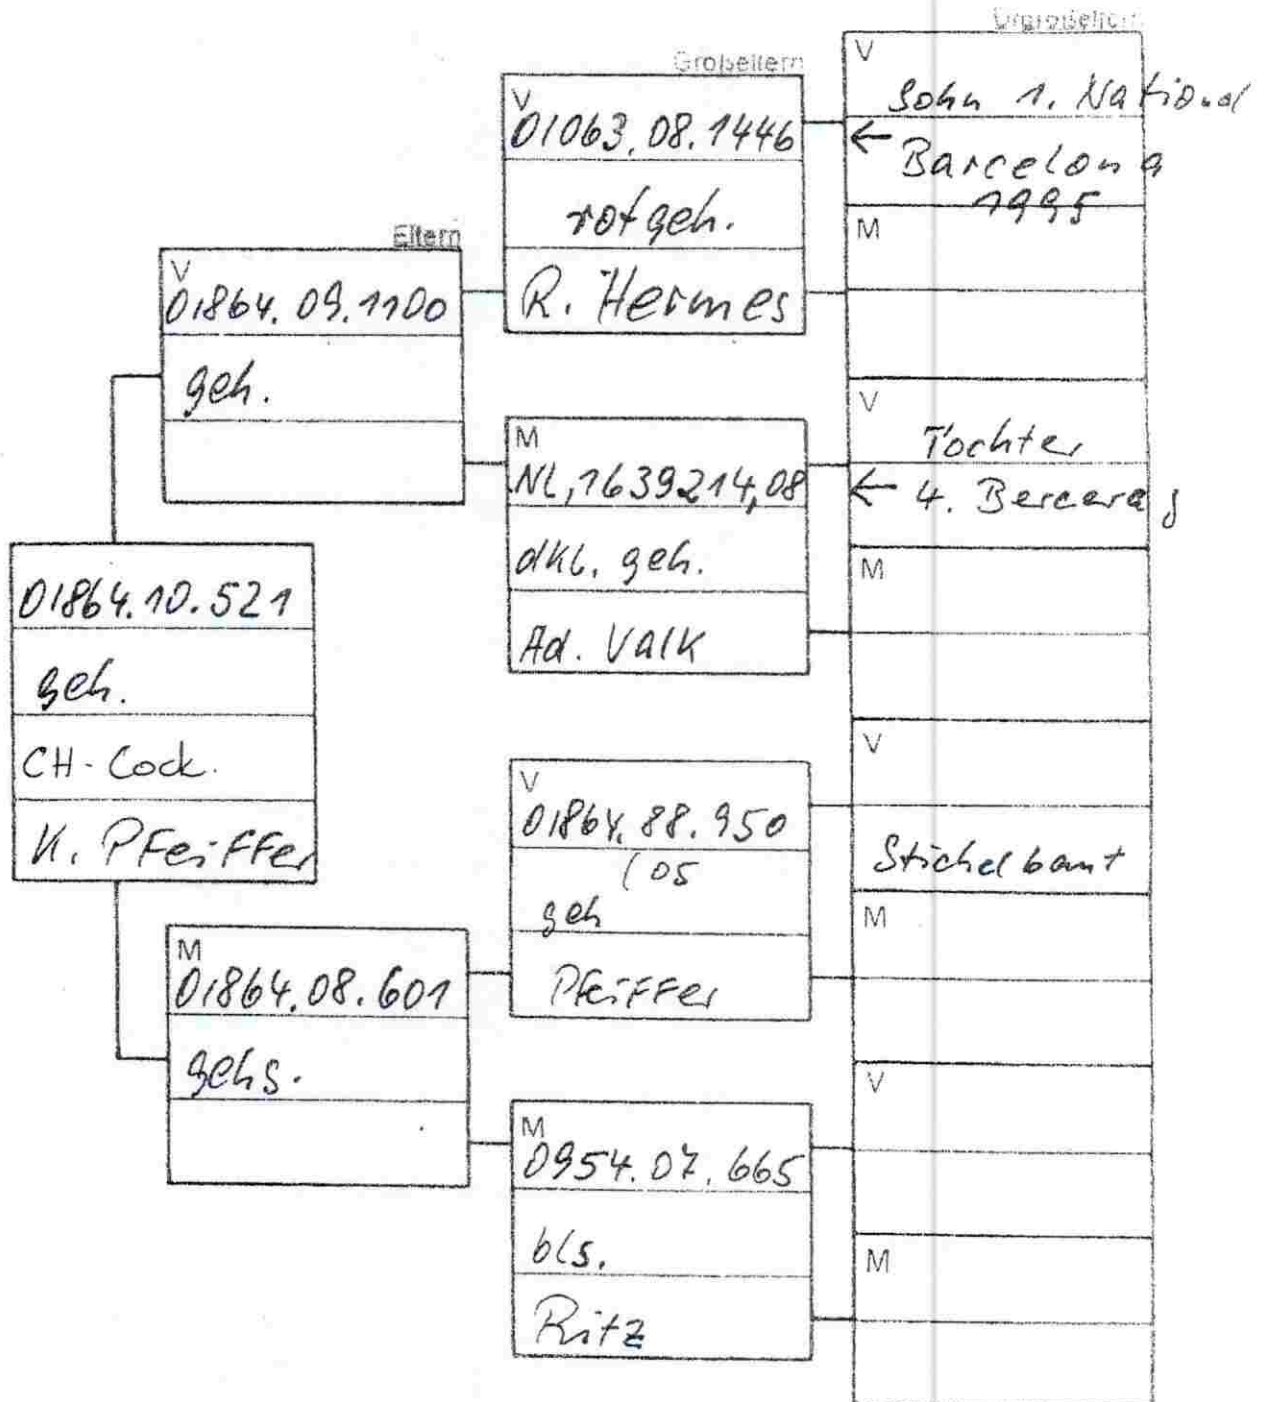

TSUNAMI.

Abstammungsnachweis

Züchter: Nachname: Pfeiffter
Vorname: Karl
Straße: Villeneuve s.Y. 8
Ort: D 56338 Braubach
Tel.-Nr.: 02627/1272

Chris Hattigh

2010 DV 0186410 521

General and Pedigree Info Performance Velocities Flock Position

DE0709 Tsunami

Velocity

The velocity graph shows the pigeon's average velocity for each race in comparison to the winning pigeon in that race.

- Normal races appear in blue bars.
- Car Races appear in red bars.
- The final race appears in a gold bar.
- Races in which the pigeon failed to clock in does not have a bar.