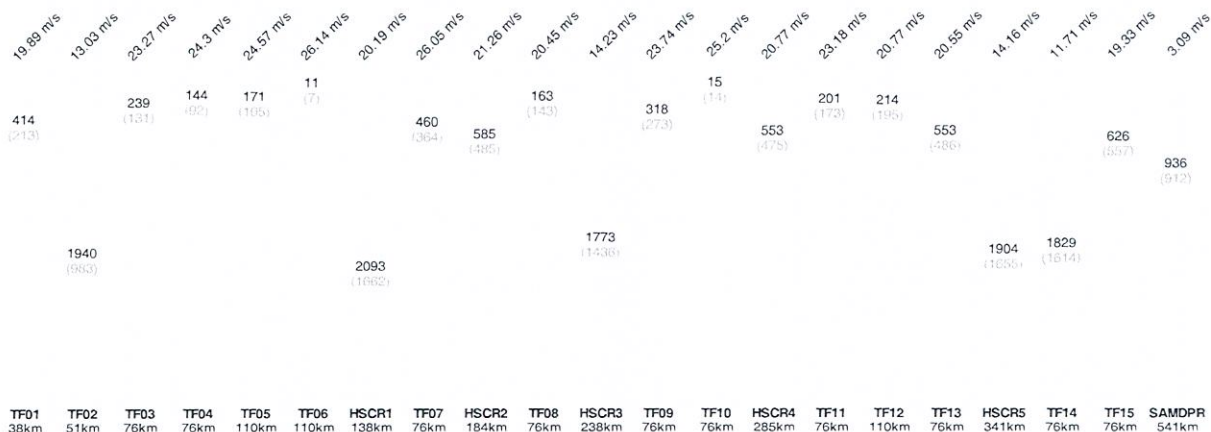

* calculated only on official payouts

Auctions

Venue and Information	Auction start time	Lot Number	Status
-----------------------	--------------------	------------	--------

Achievements

None

Performance

The performance graph shows the overall performance of the pigeon throughout the race season.

- Training Flights appear in blue bars.
- Car Race Hot Spots appear in red bars.
- The final race appears in a gold bar.
- Races in which the pigeon failed to clock in or has not yet flown does not have a bar.
- The position in brackets indicate the official position achieved in the race
- Bars marked with NP indicates races where the pigeon was not officially awarded a position in the race