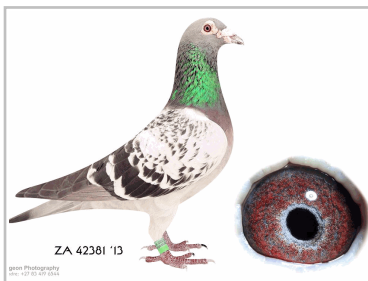

PEDIGREE OF

42381 ZA 13

CLICK PAIR

Colour: CH Sex: Cock

Hatched:

Houben-Clausing-Kleine Dirk

27649 GB L 06

GERRY

Colour: CH

Kannibaal-Kleine Dirk

This bird bred me 4 winners before I sold him. What a Great pigeon! The best bloodline of the Kannibaal blood was in this pigeon (Kleine Dirk, Drum, Kannibaal, Golden Lady and so it carries on.....

42381 ZA 13

This cock bred me winners and good youngsters with different hens. He comes out of my click pair. He is one of the last babies out of the click pair. The Sire was an Inbred Kleine Dirk/Koopman pigeon and the Dam was Pearl my no. 1 Houben-Clausing hen.

53625 SA 04

PEARL

Colour: BB

Houben-Clausing

This hen and her nest mate sister the "GREEN EYED HEN", were top breeders. Both of them produced winners.

Corrie Naudé Breeding Stud

57 Jackson Street
Brackenhurst
Alberton