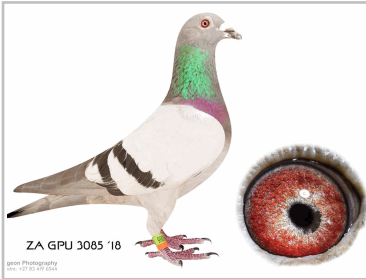

# PEDIGREE OF

3085 ZA GPU 18

Colour: **BB** Sex: **Cock**

Hatched:

**Kaasboer-Vandenabeele**

07252 TRPF 14

GABY L & HETTI

Colour: **BB**

**Vandenabeele-Vladimir Las**

This cock was bred out of "GABY L & HETTI". They were both great racers and top performers in the SCMDPR in different years in the Hot Spot races. They were both leading the averages, but was late on the final race and it cost them the averages at the end.

3085 ZA GPU 18

This is a very nice cock and well bred. The Sire of this cock was bred out of "GABY L & HETTI". They were both great racers and top performers in the SCMDPR in different years in the Hot Spot races. They were both leading the averages, but was late on the final race and it cost them the averages at

01651 ZA GPU 17

Colour: **BB**

**Kaasboer-Van de Wouwer**

This is a brother-sister mating and was bred for stock to keep the bloodline. Inbred Kaasboer/Vd Wouwer blood.

**Corrie Naudé Breeding Stud**

57 Jackson Street  
Brackenhurst  
Alberton