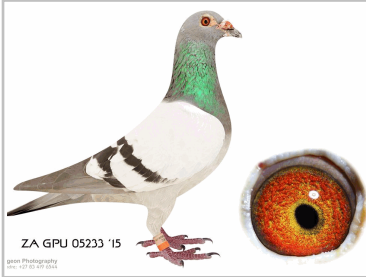

PEDIGREE OF

5233 ZA GPU 15

DERBY WENNER

Colour: **BB** Sex: **Cock**

Hatched:

Seabiscuit-Klaus Stieneker

23573 ZA TRPF D 13
GOLD

Colour: **BB**

Goue Medalje Sanpo

The father of this cock is the SANPO Gold Medal winner over All Distances. The mother is the SANPO Gold Medal winner Short Distance. This cock bred me very good pigeon and winner with every hen I mated him too.

5233 ZA GPU 15

This cock won Hanover and was also 3rd from Bloemfontein in Alberton club. He is also the grandson of Seabiscuit the Sanpo Gold medal winner and Sanpo Silver medal winner. Excellent cock. Any pigeon out of Seabiscuit is good and breed good babies.

17130 TRPF 08

SEABISCUIT

Colour: **BB**

Seabiscuit Sanpo Gold Medal Winner

He was the South African National Pigeon Organisation Gold Medal Winner over all Short, Middle and Long Distances. Born in 2008 and was awarded the Gold Medal for the 2008 season. The same year he was born. He was a Super Breeder. All his offspring produce winners and excellent breeders.