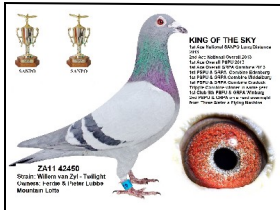

SIRE

ZA 11 42450

Alias "KING OF THE SKY"

Strain: Twilight/Powel/Turbo Tom

Color: BLUE BAR

"King of the Sky" ZA11 42450 BB Cock

1st Ace Nat. SANPO Gold Medal winner long-distance 2013

2nd Ace Nat. SANPO Silver Medal winner overall 2013

1st Ace PSPU overall 2013

1st Ace GRPA-Combine overall 2013

1st PSPU & GRPA-Combine from Middelburg

1st PSPU & GRPA-Combine from Edenburg

1st PSPU & GRPA-Combine from Cradock

SA 04 17225

Alias "Aifong se Broer"

Strain: Twilight/Powel/Turbo Tom

Color: BLUE BAR

A Champion breeder bred 10 winners for Willem van Zyl like 8945 (1st Union)

ZA 07 27030

Alias "27030 Gold"

Strain: Twilight/Powel/Turbo Tom

Color: BLUE BAR

What a pigeon 3 x winner (double Union winner) full sister to 27015, 17583 (5 x winner, 2 x Union winner), 48206, 17224 etc all Union winners also sister to 08017 Best bird PSPU Long distance 2011

SA 03 8871

Alias "8871"

Strain: Twilight/Powel/Turbo Tom

Color: BLUE BAR

SA 02 PSPU 003

Alias "003"

Strain: Powel X Turbo Tom

Color: BLUE BAR

Purchased by Stanley Dewing at the sale of Charl Stander & Martin van Staden. What a

SA 04 23804

Alias "Die Bloue"

Strain: Twilight/Powel/Turbo Tom

Color: BLUE BAR

No 1 Stock cock, bred multiple winners with various hens. Click with 5872 and they bred

SA 02 PWF 5872

Alias "Duurpied se dogter"

Strain: Putterie X Spritzzy

Color: BLUE BAR

What a stock Hen!!!! Breeder of multiple winners with difent cocks. with 23804 bred

SA 98 BRPF-D 7132

SA 98 BPF 80714

SA 99 BPF-D 4195

Alias "R1000 COCK"

SA 99 BPF-D 4897

Alias "STAMMOEDER"

Color: BLUE BAR

SA 99 11263

Alias ""Son of Turbo Tom""

SA 95 NRHU 4524

Alias "DAM SANPO GOLD"

SA 99 15599

Alias "AFVLERK SON OF TURBO TOM"

SA 98 NRHU 306

SA 01 GRPA 7860

Alias "60"

SA 02 PSPU 5139

Alias "5139"

SAD 97 1240

Alias ""5872 se Pa""

SA 99 19972

AU 95 5749

Alias "CAMPBELL STRANGE COCK"

SA 91 BPF 18837

SA 92 BPF 7429

SA 95 BPF-D 1412

SA 95 BPF 2423

Alias "PERSOOG COCK"

SA 97 BPF 7619

Alias "BLOULYN"

SA 96 BPF 5865

Alias "GEELCOCK COCK"

SA 97 NFS 5085

Alias "BONTHEN"